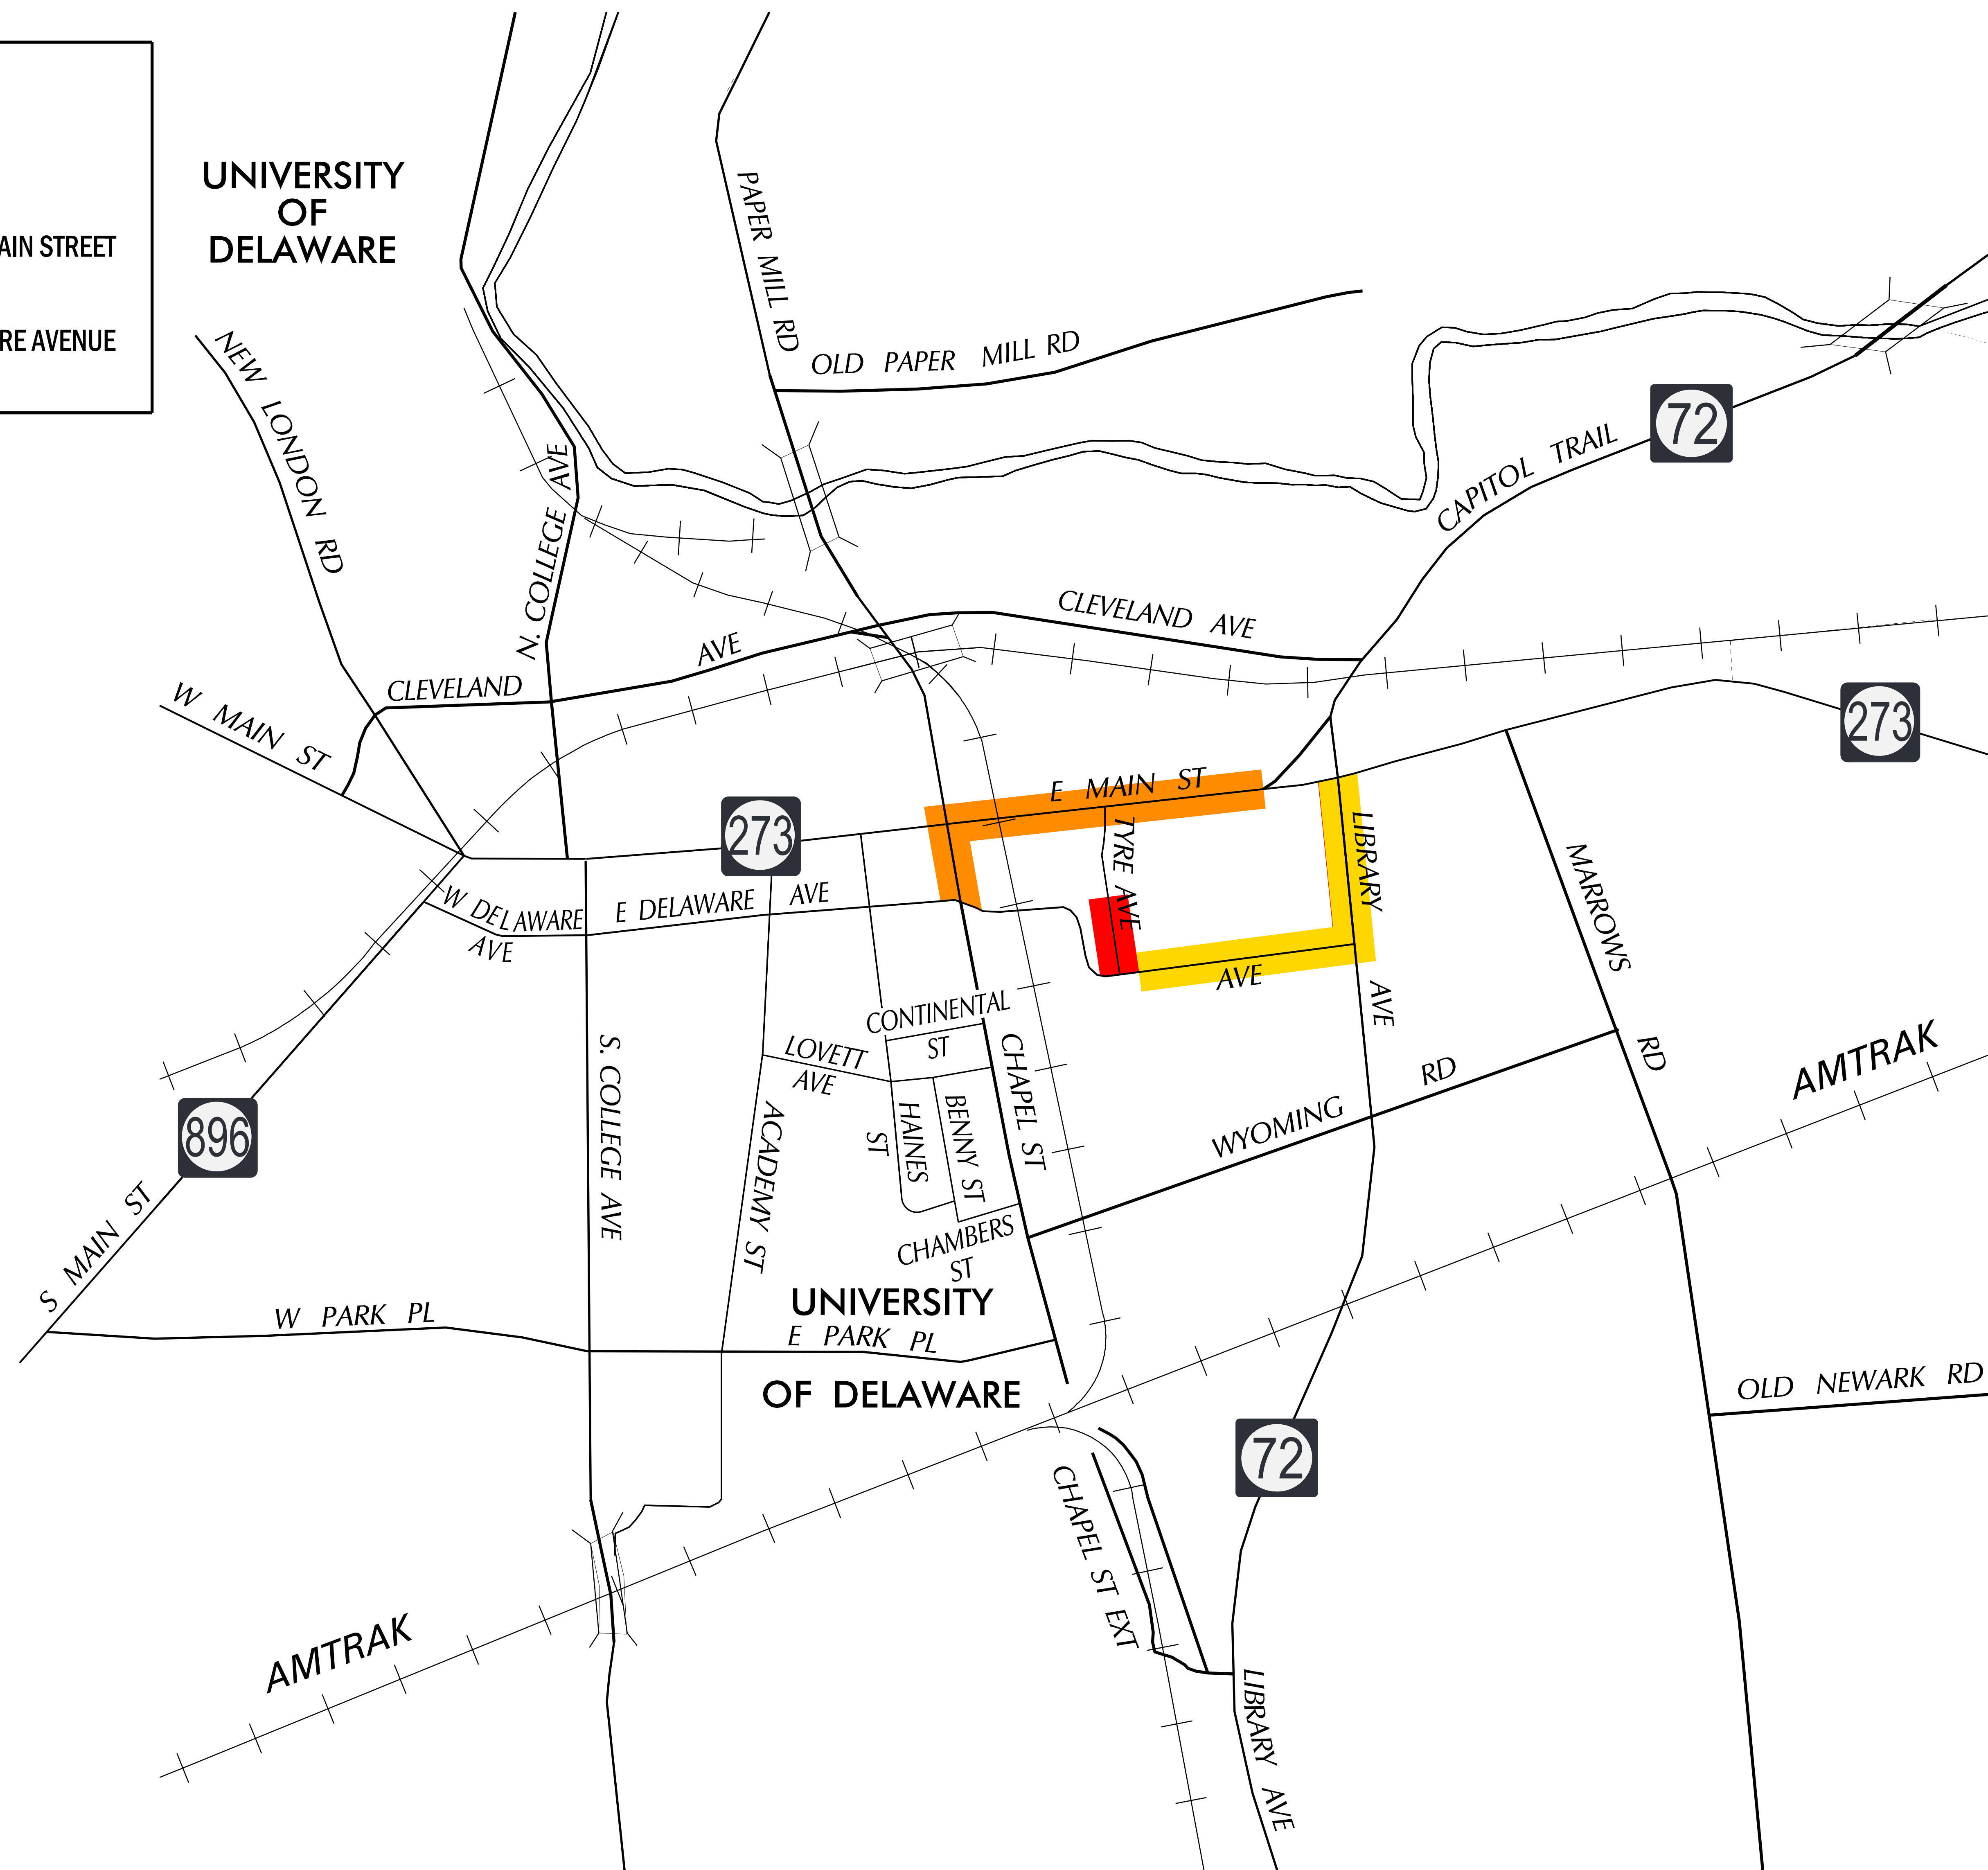

# DELAWARE AVENUE SEPARATED BIKEWAY- ORCHARD ROAD TO LIBRARY AVENUE

DETOUR PLAN C TYRE AVE. CLOSED

**LEGEND**

- TYRE AVENUE NORTH OF DELAWARE AVENUE CLOSED
- DELAWARE AVENUE TO MAIN STREET DETOUR
- MAIN STREET TO DELAWARE AVENUE DETOUR

DELAWARE AVENUE SEPARATED BIKEWAY- ORCHARD ROAD TO LIBRARY AVENUE - DETOUR PLAN C TYRE AVE. CLOSED - NOVEMBER 2021

NOVEMBER 2021