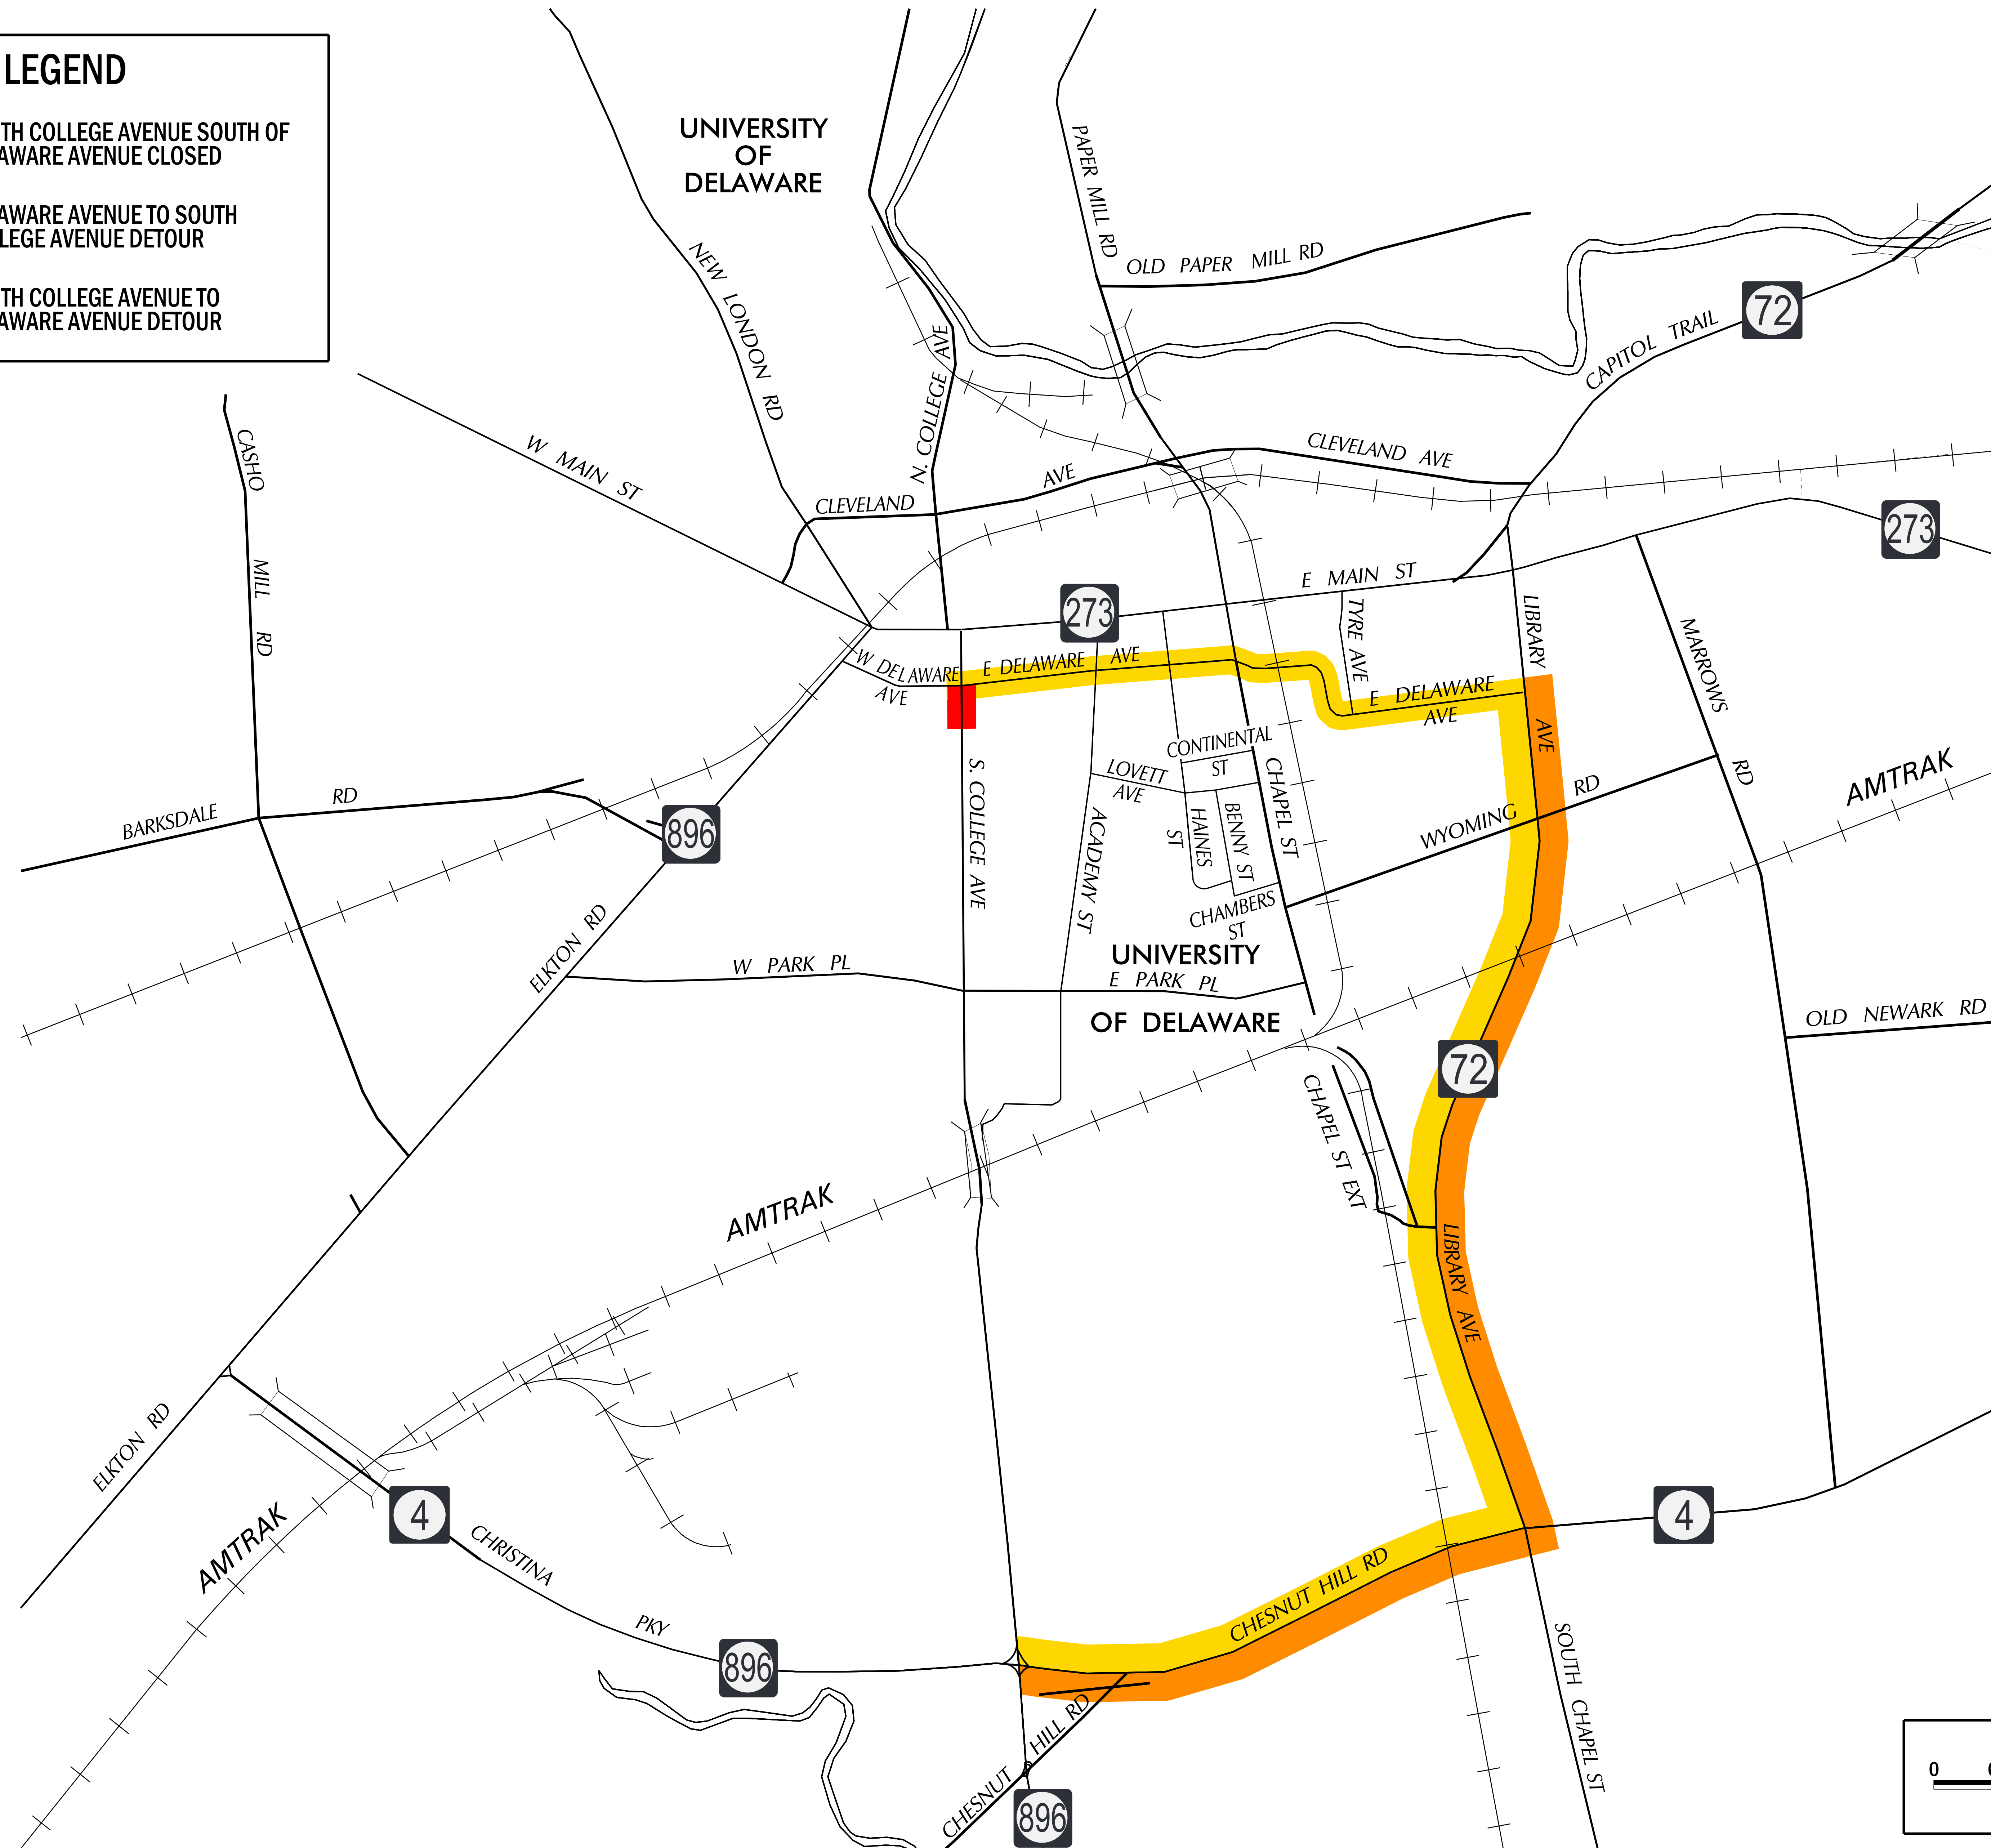

DELAWARE AVENUE SEPARATED BIKEWAY- ORCHARD ROAD TO LIBRARY AVENUE

DETOUR PLAN G S. COLLEGE AVE. (SOUTH) CLOSED

LEGEND

- SOUTH COLLEGE AVENUE SOUTH OF DELAWARE AVENUE CLOSED
- DELAWARE AVENUE TO SOUTH COLLEGE AVENUE DETOUR
- SOUTH COLLEGE AVENUE TO DELAWARE AVENUE DETOUR

DELAWARE AVENUE SEPARATED BIKEWAY- ORCHARD ROAD TO LIBRARY AVENUE - DETOUR PLAN H S. COLLEGE AVE. (NORTH) CLOSED - NOVEMBER 2021

NOVEMBER 2021