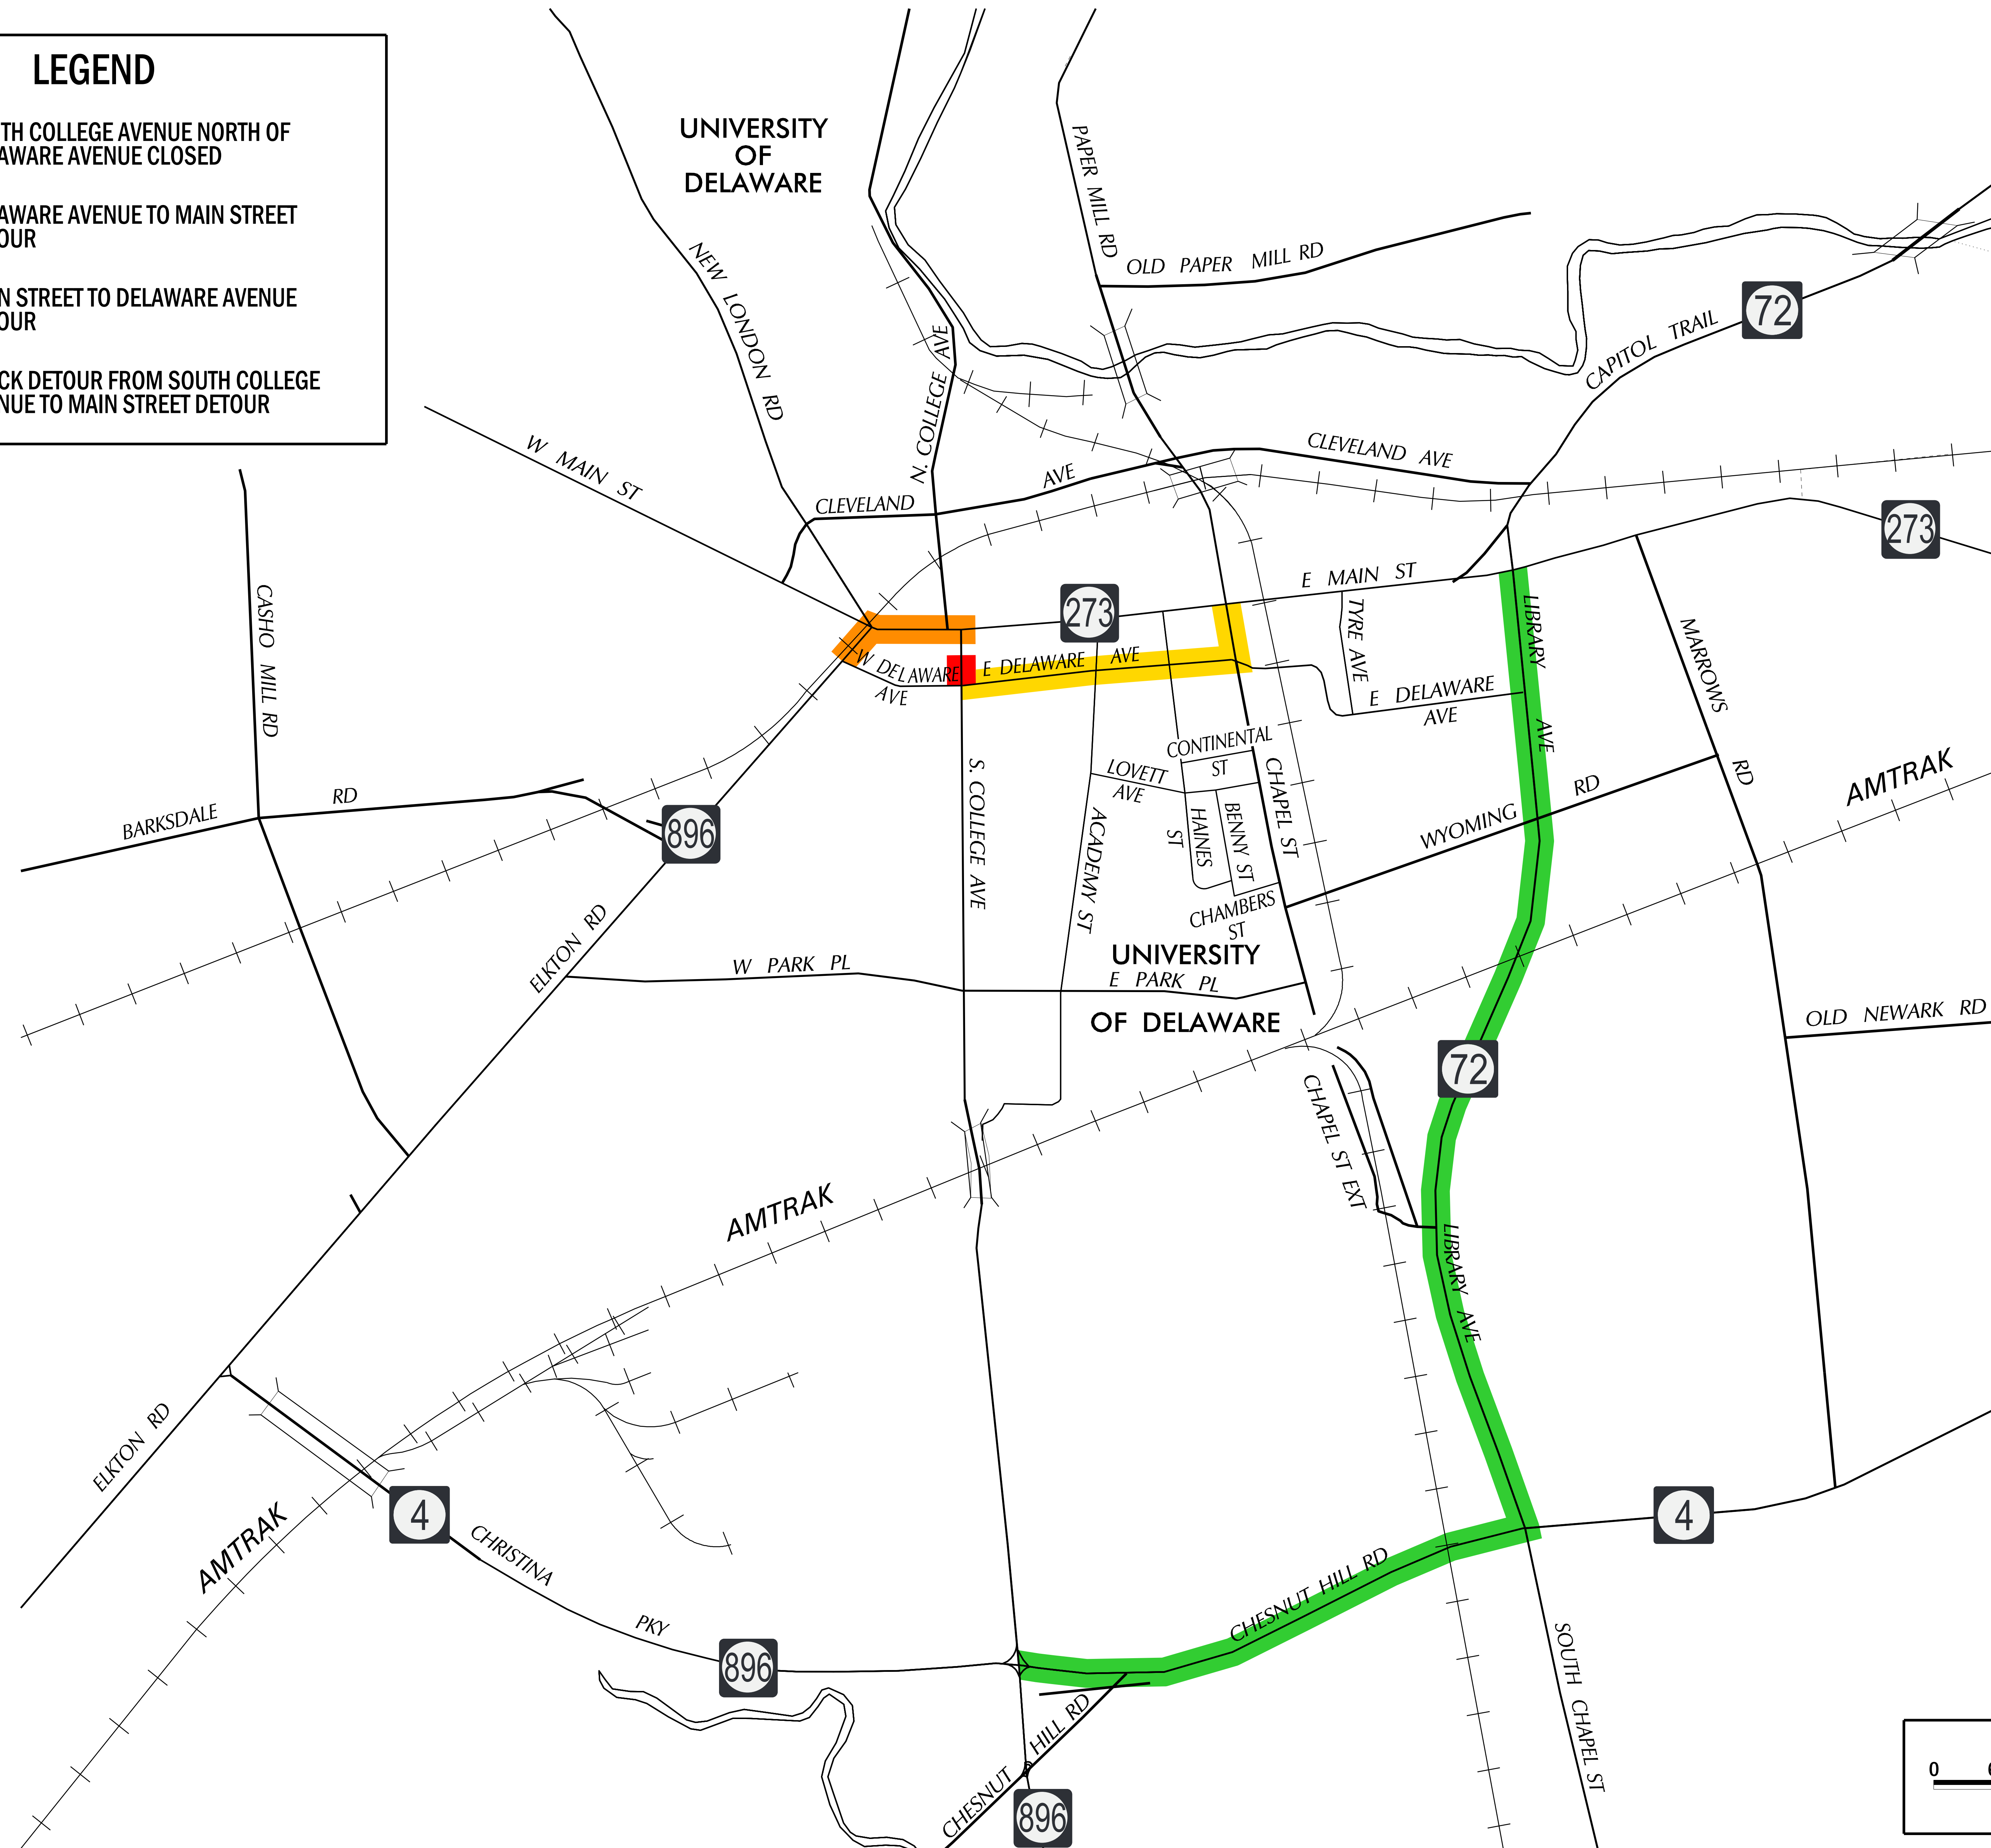

DELAWARE AVENUE SEPARATED BIKEWAY- ORCHARD ROAD TO LIBRARY AVENUE

DETOUR PLAN H S. COLLEGE AVE. (NORTH) CLOSED

LEGEND

- SOUTH COLLEGE AVENUE NORTH OF DELAWARE AVENUE CLOSED
- DELAWARE AVENUE TO MAIN STREET DETOUR
- MAIN STREET TO DELAWARE AVENUE DETOUR
- TRUCK DETOUR FROM SOUTH COLLEGE AVENUE TO MAIN STREET DETOUR

DELAWARE AVENUE SEPARATED BIKEWAY- ORCHARD ROAD TO LIBRARY AVENUE - DETOUR PLAN H S. COLLEGE AVE. (NORTH) CLOSED - NOVEMBER 2021

NOVEMBER 2021