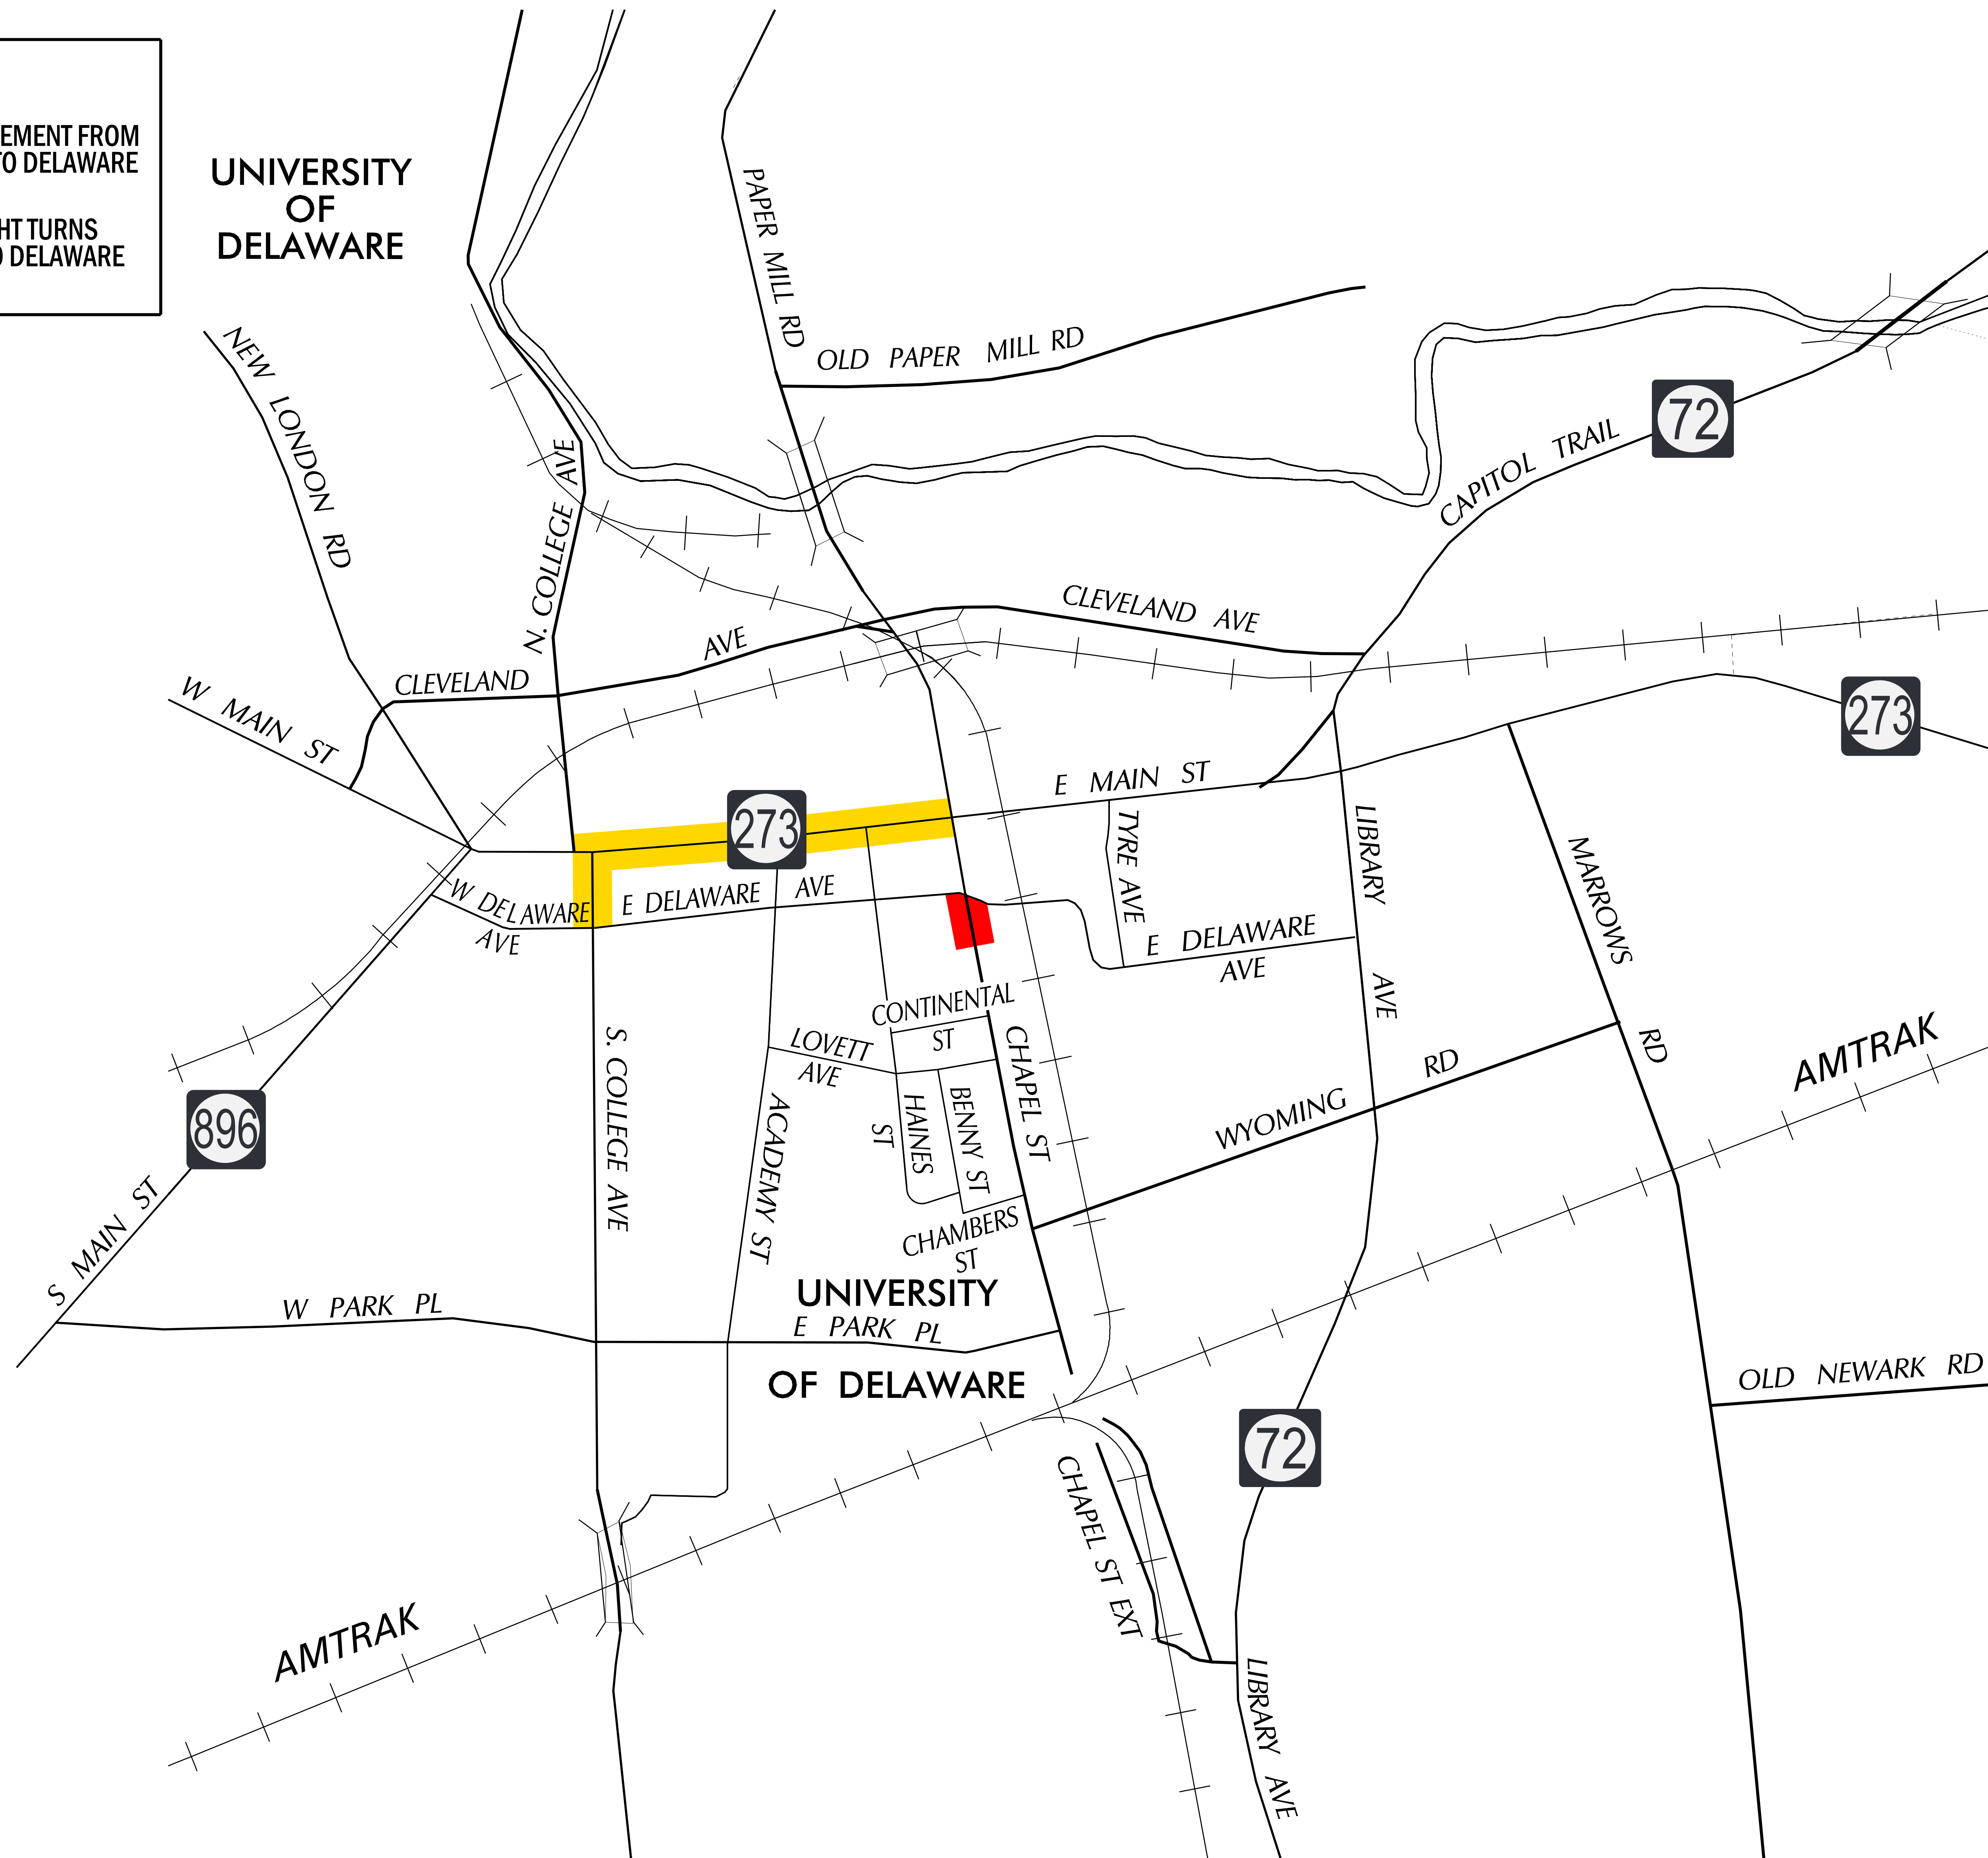

DELAWARE AVENUE SEPARATED BIKEWAY- ORCHARD ROAD TO LIBRARY AVENUE

DETOUR PLAN E CHAPEL ST. TRUCK DETOUR

LEGEND

- TRUCK RIGHT TURN MOVEMENT FROM SOUTH CHAPEL STREET TO DELAWARE AVENUE CLOSED
- TRUCK DETOUR FOR RIGHT TURNS FROM SOUTH CHAPEL TO DELAWARE AVENUE

DELAWARE AVENUE SEPARATED BIKEWAY- ORCHARD ROAD TO LIBRARY AVENUE - DETOUR PLAN E CHAPEL ST. TRUCK DETOUR - NOVEMBER 2021

NOVEMBER 2021