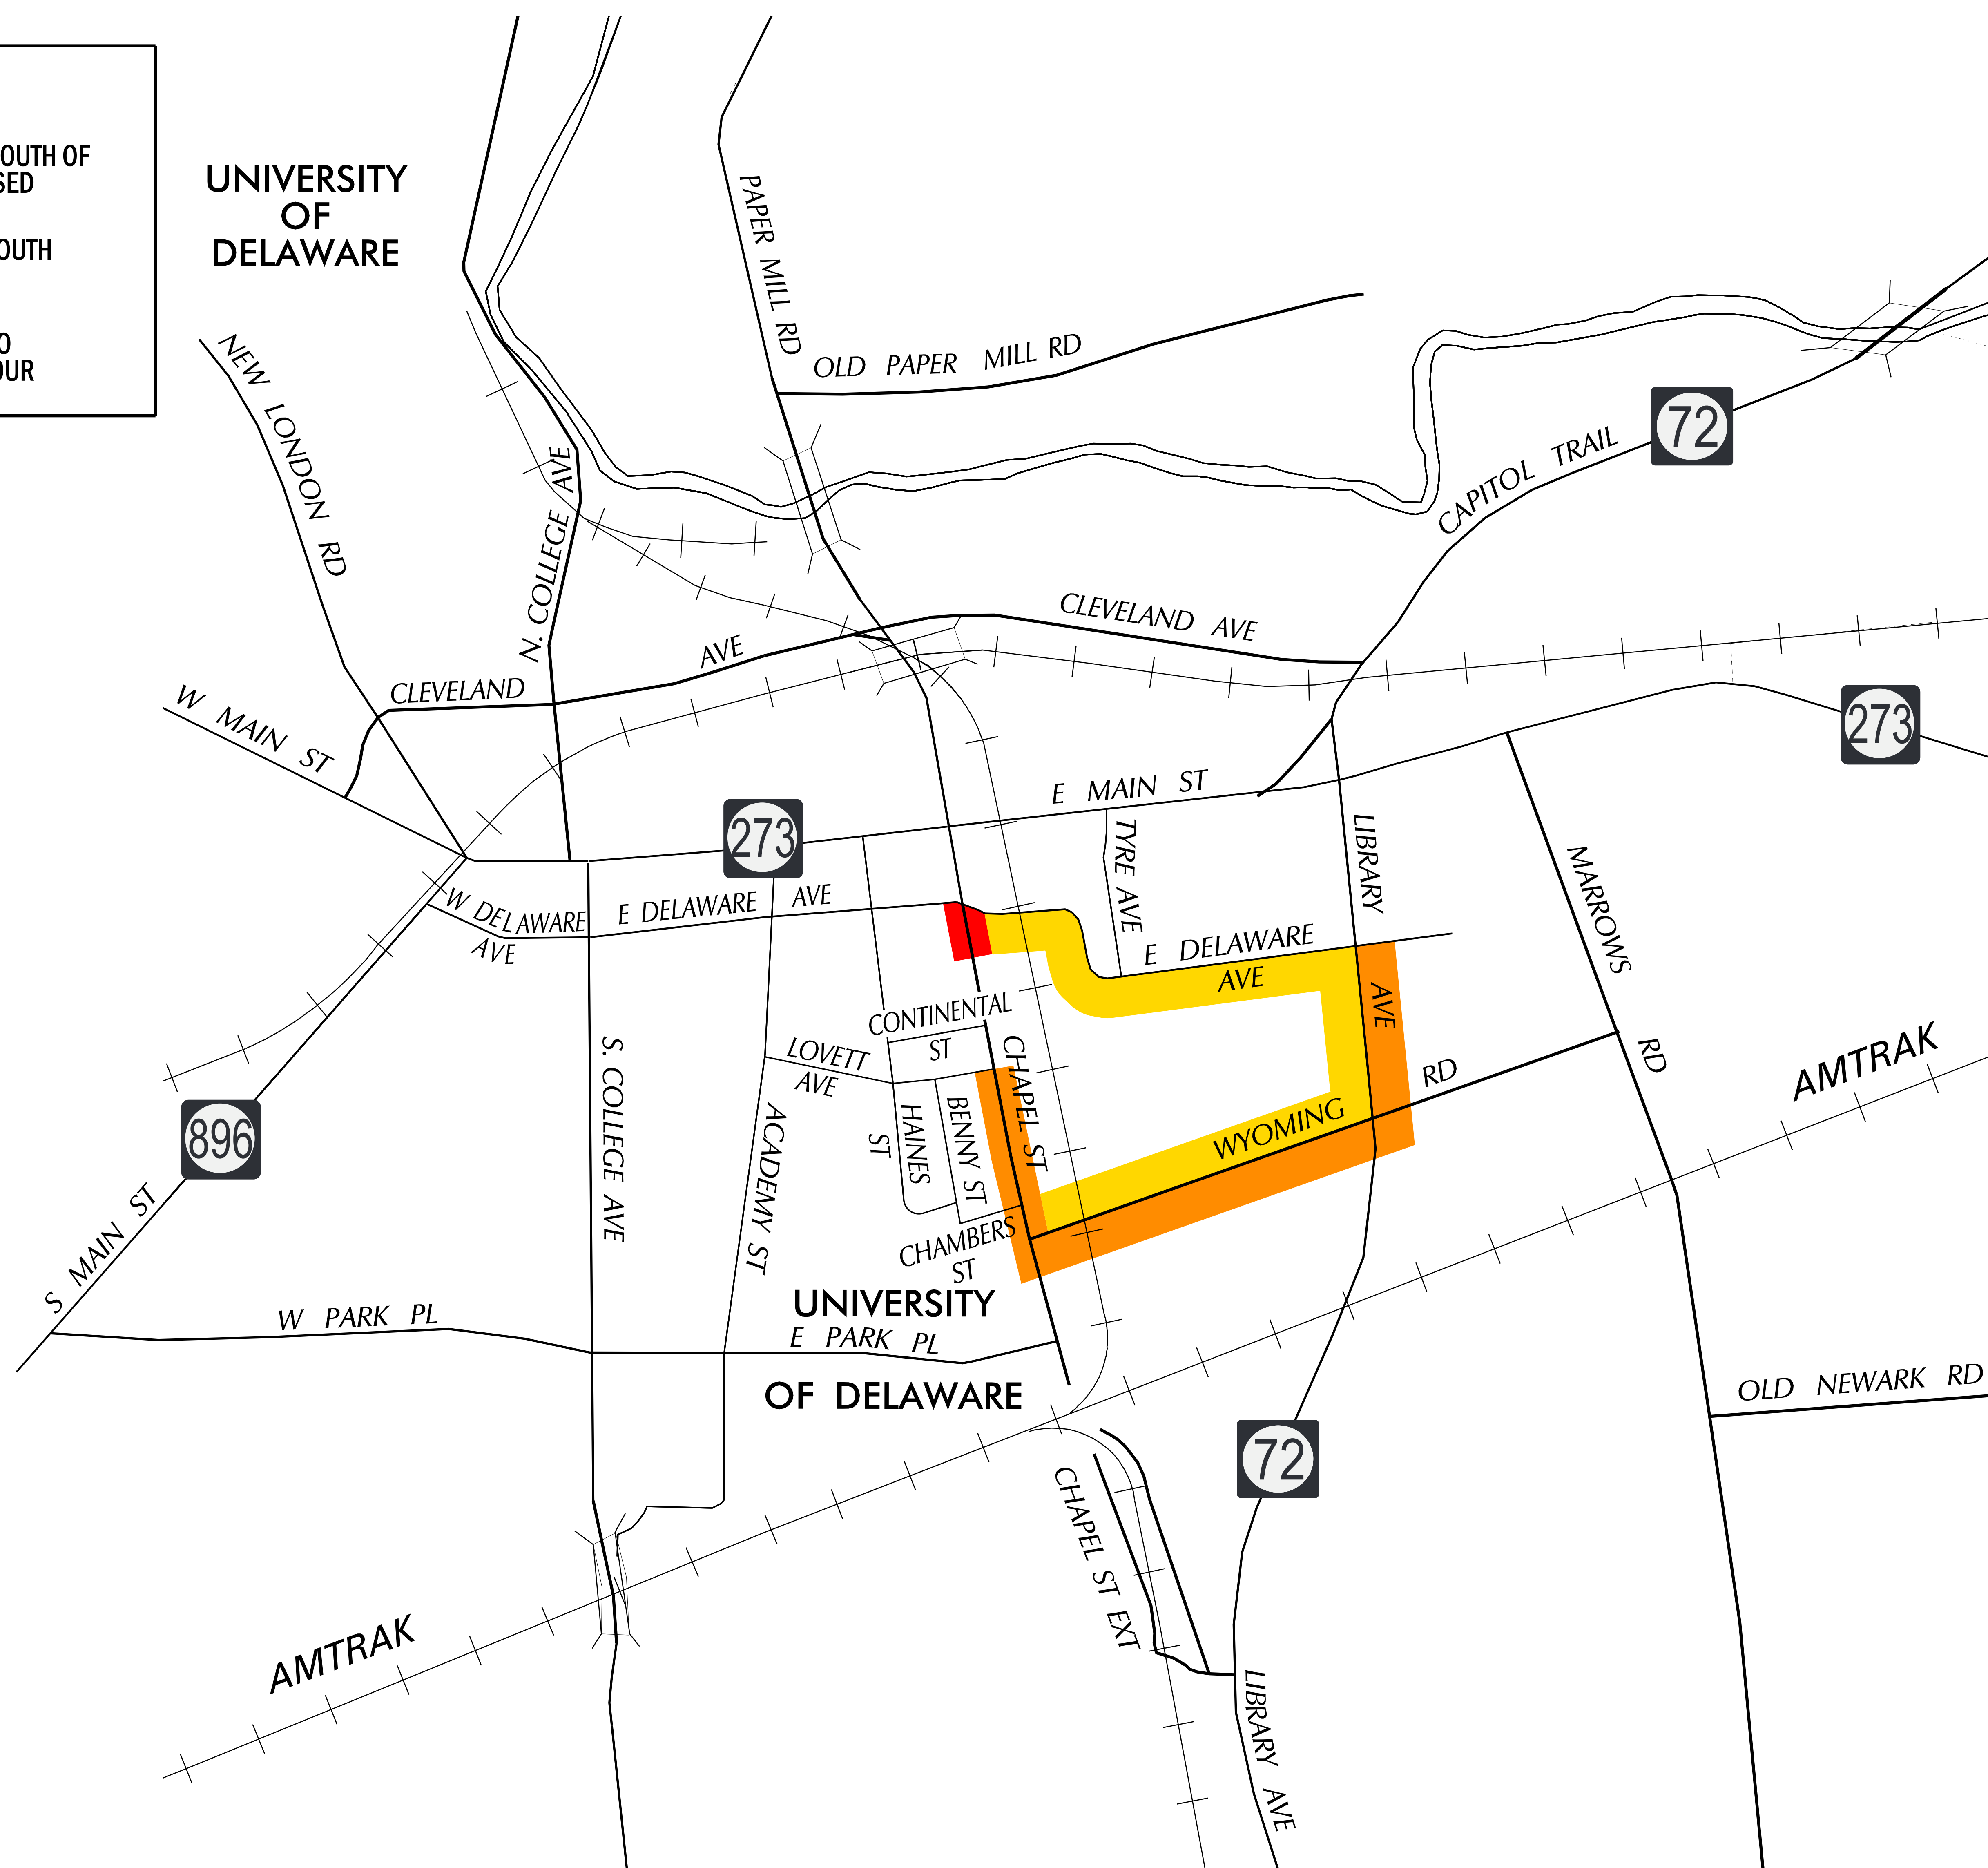

DELAWARE AVENUE SEPARATED BIKEWAY- ORCHARD ROAD TO LIBRARY AVENUE

DETOUR PLAN F S. CHAPEL RD (SOUTH) CLOSED

LEGEND

-  SOUTH CHAPEL STREET SOUTH OF DELAWARE AVENUE CLOSED
-  DELAWARE AVENUE TO SOUTH CHAPEL STREET DETOUR
-  SOUTH CHAPEL STREET TO DELAWARE AVENUE DETOUR

DELAWARE AVENUE SEPARATED BIKEWAY- ORCHARD ROAD TO LIBRARY AVENUE - DETOUR PLAN F S. CHAPEL RD (SOUTH) CLOSED - NOVEMBER 2021

NOVEMBER 2021