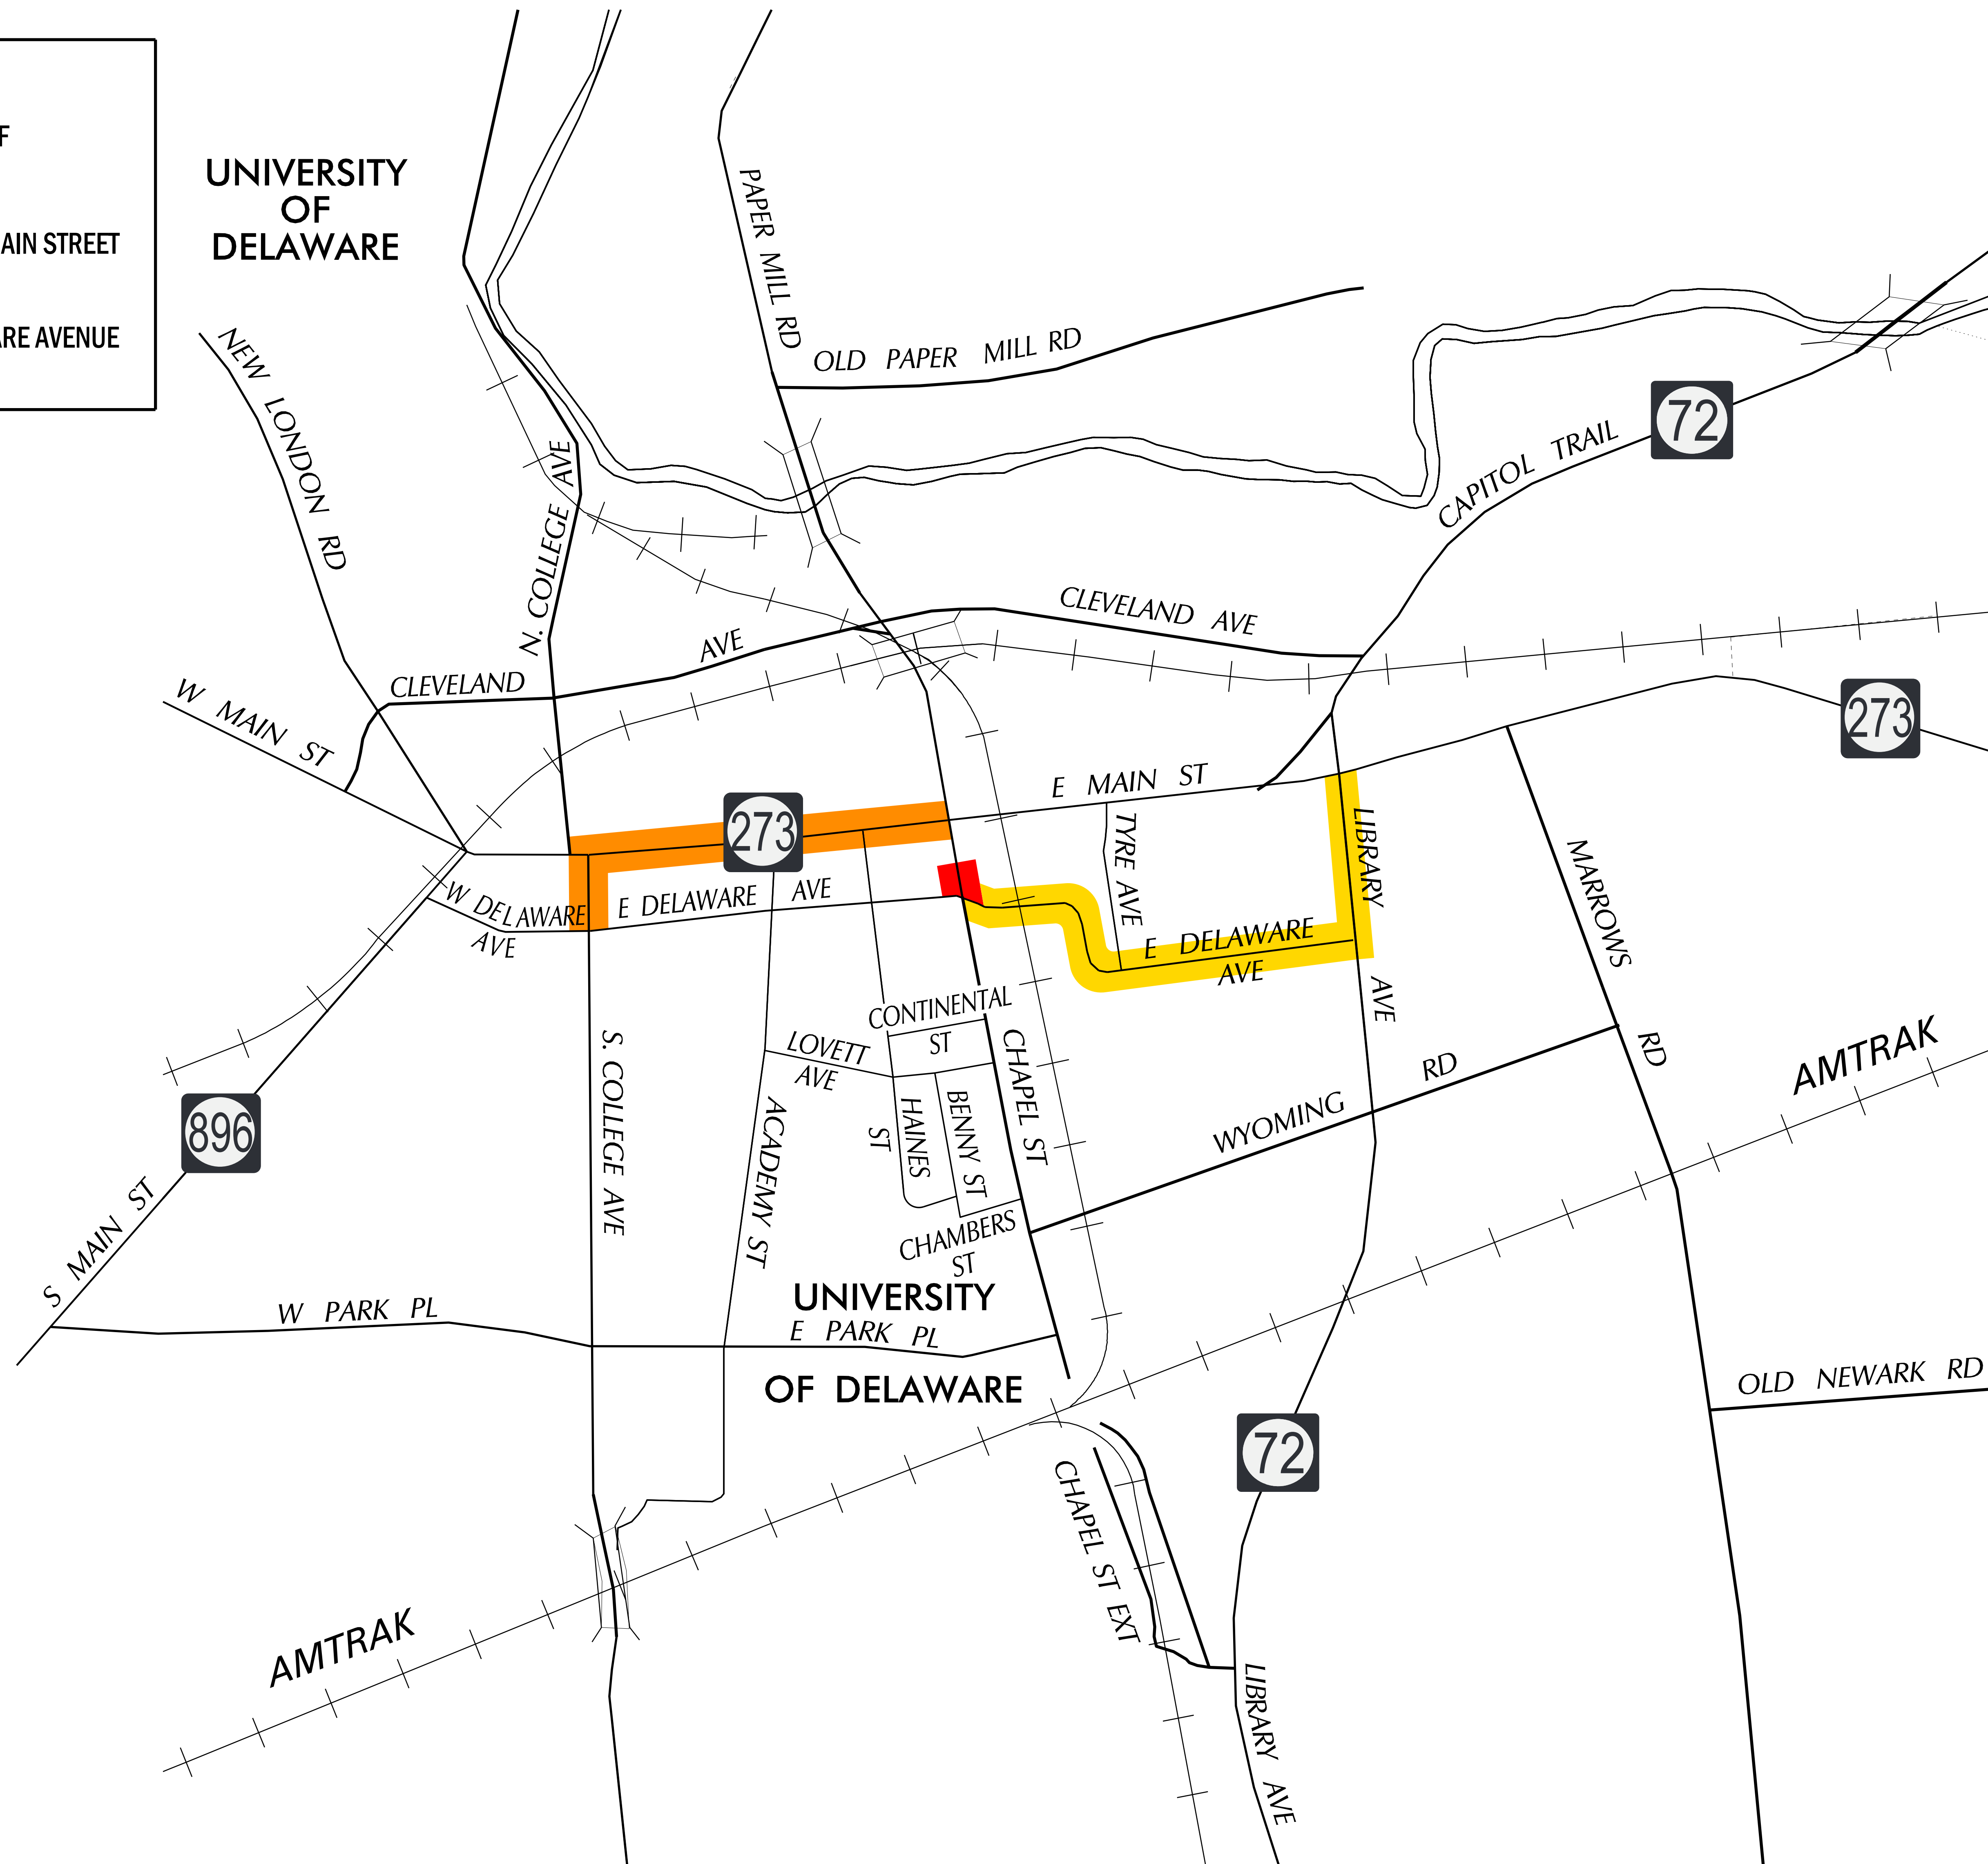

DELAWARE AVENUE SEPARATED BIKEWAY- ORCHARD ROAD TO LIBRARY AVENUE

DETOUR PLAN A SB S. CHAPEL ROAD CLOSED

LEGEND

- SOUTH CHAPEL NORTH OF DELAWARE AVENUE CLOSED
- DELAWARE AVENUE TO MAIN STREET DETOUR
- MAIN STREET TO DELAWARE AVENUE DETOUR

DELAWARE AVENUE SEPARATED BIKEWAY- DETOUR PLAN A SB S. CHAPEL ROAD CLOSED - NOVEMBER 2021

NOVEMBER 2021