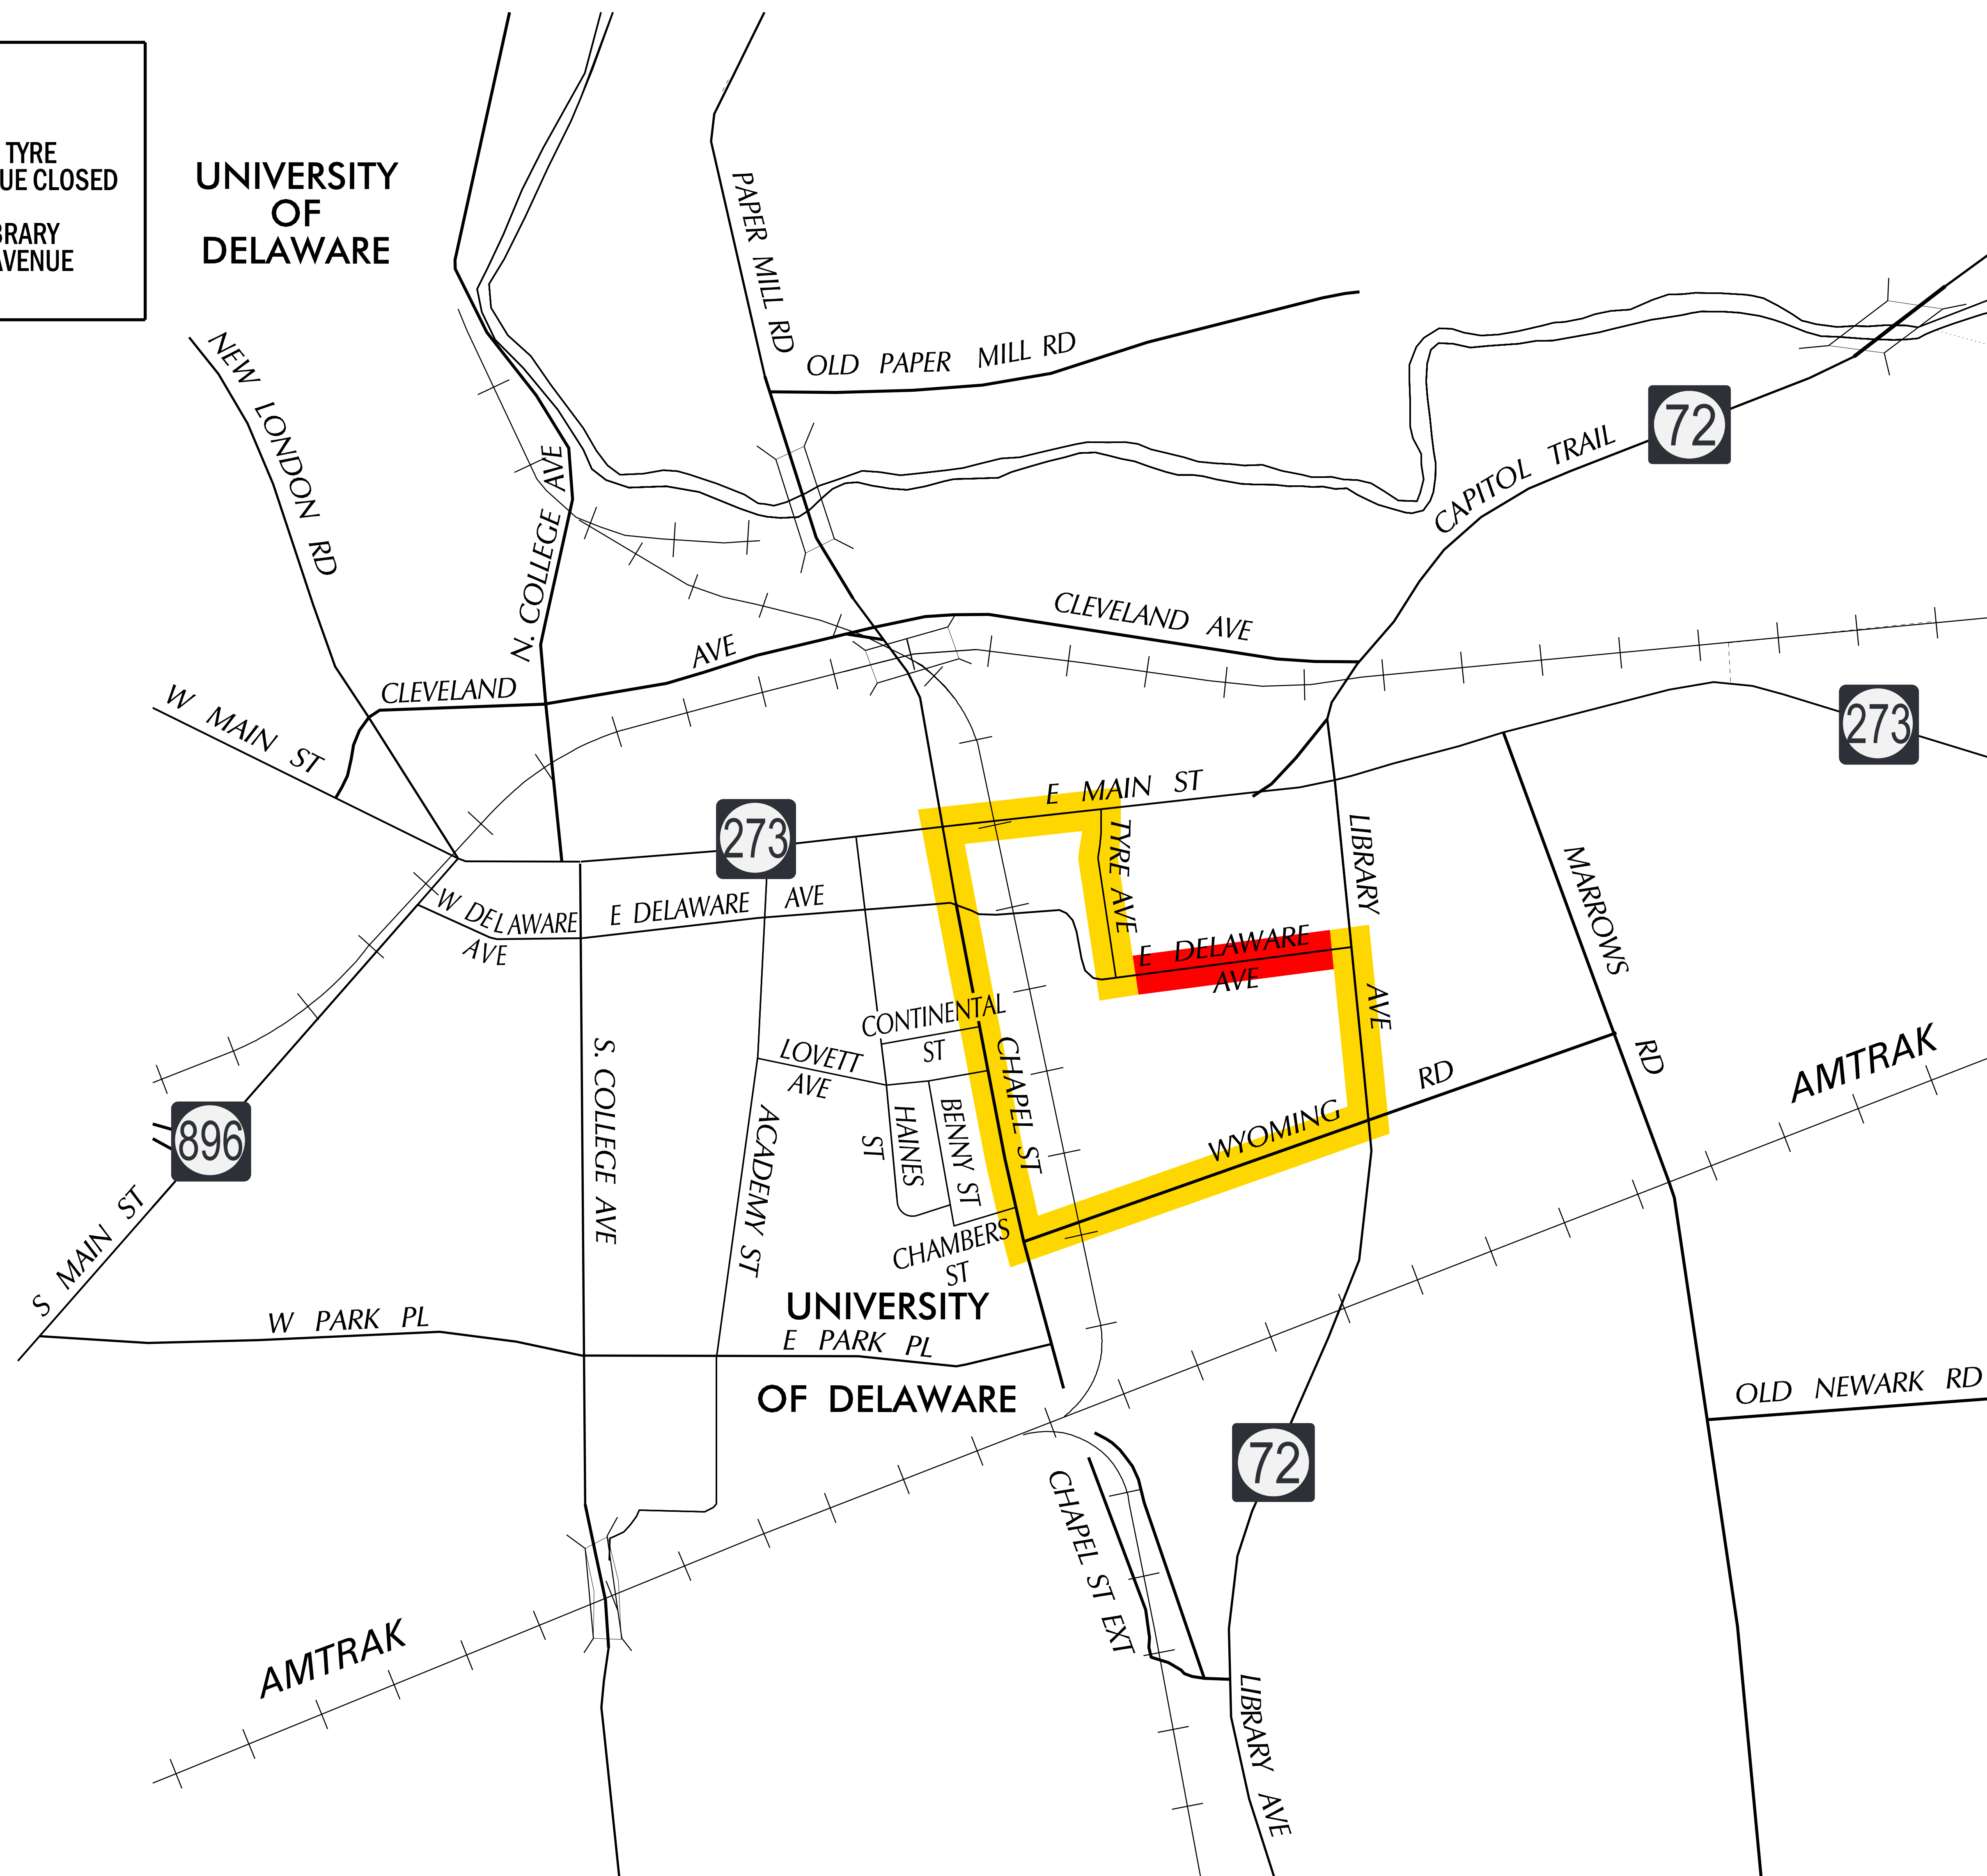

DELAWARE AVENUE SEPARATED BIKEWAY- ORCHARD ROAD TO LIBRARY AVENUE

DETOUR PLAN D DELAWARE AVE. CLOSED AT TYRE AVE.

LEGEND

- DELAWARE AVENUE FROM TYRE AVENUE TO LIBRARY AVENUE CLOSED
- DELAWARE AVENUE TO LIBRARY AVENUE AND DELAWARE AVENUE INTERSECTION DETOUR

DELAWARE AVENUE SEPARATED BIKEWAY- ORCHARD ROAD TO LIBRARY AVENUE - DETOUR PLAN D DELAWARE AVE. CLOSED AT TYRE AVE. - NOVEMBER 2021

NOVEMBER 2021