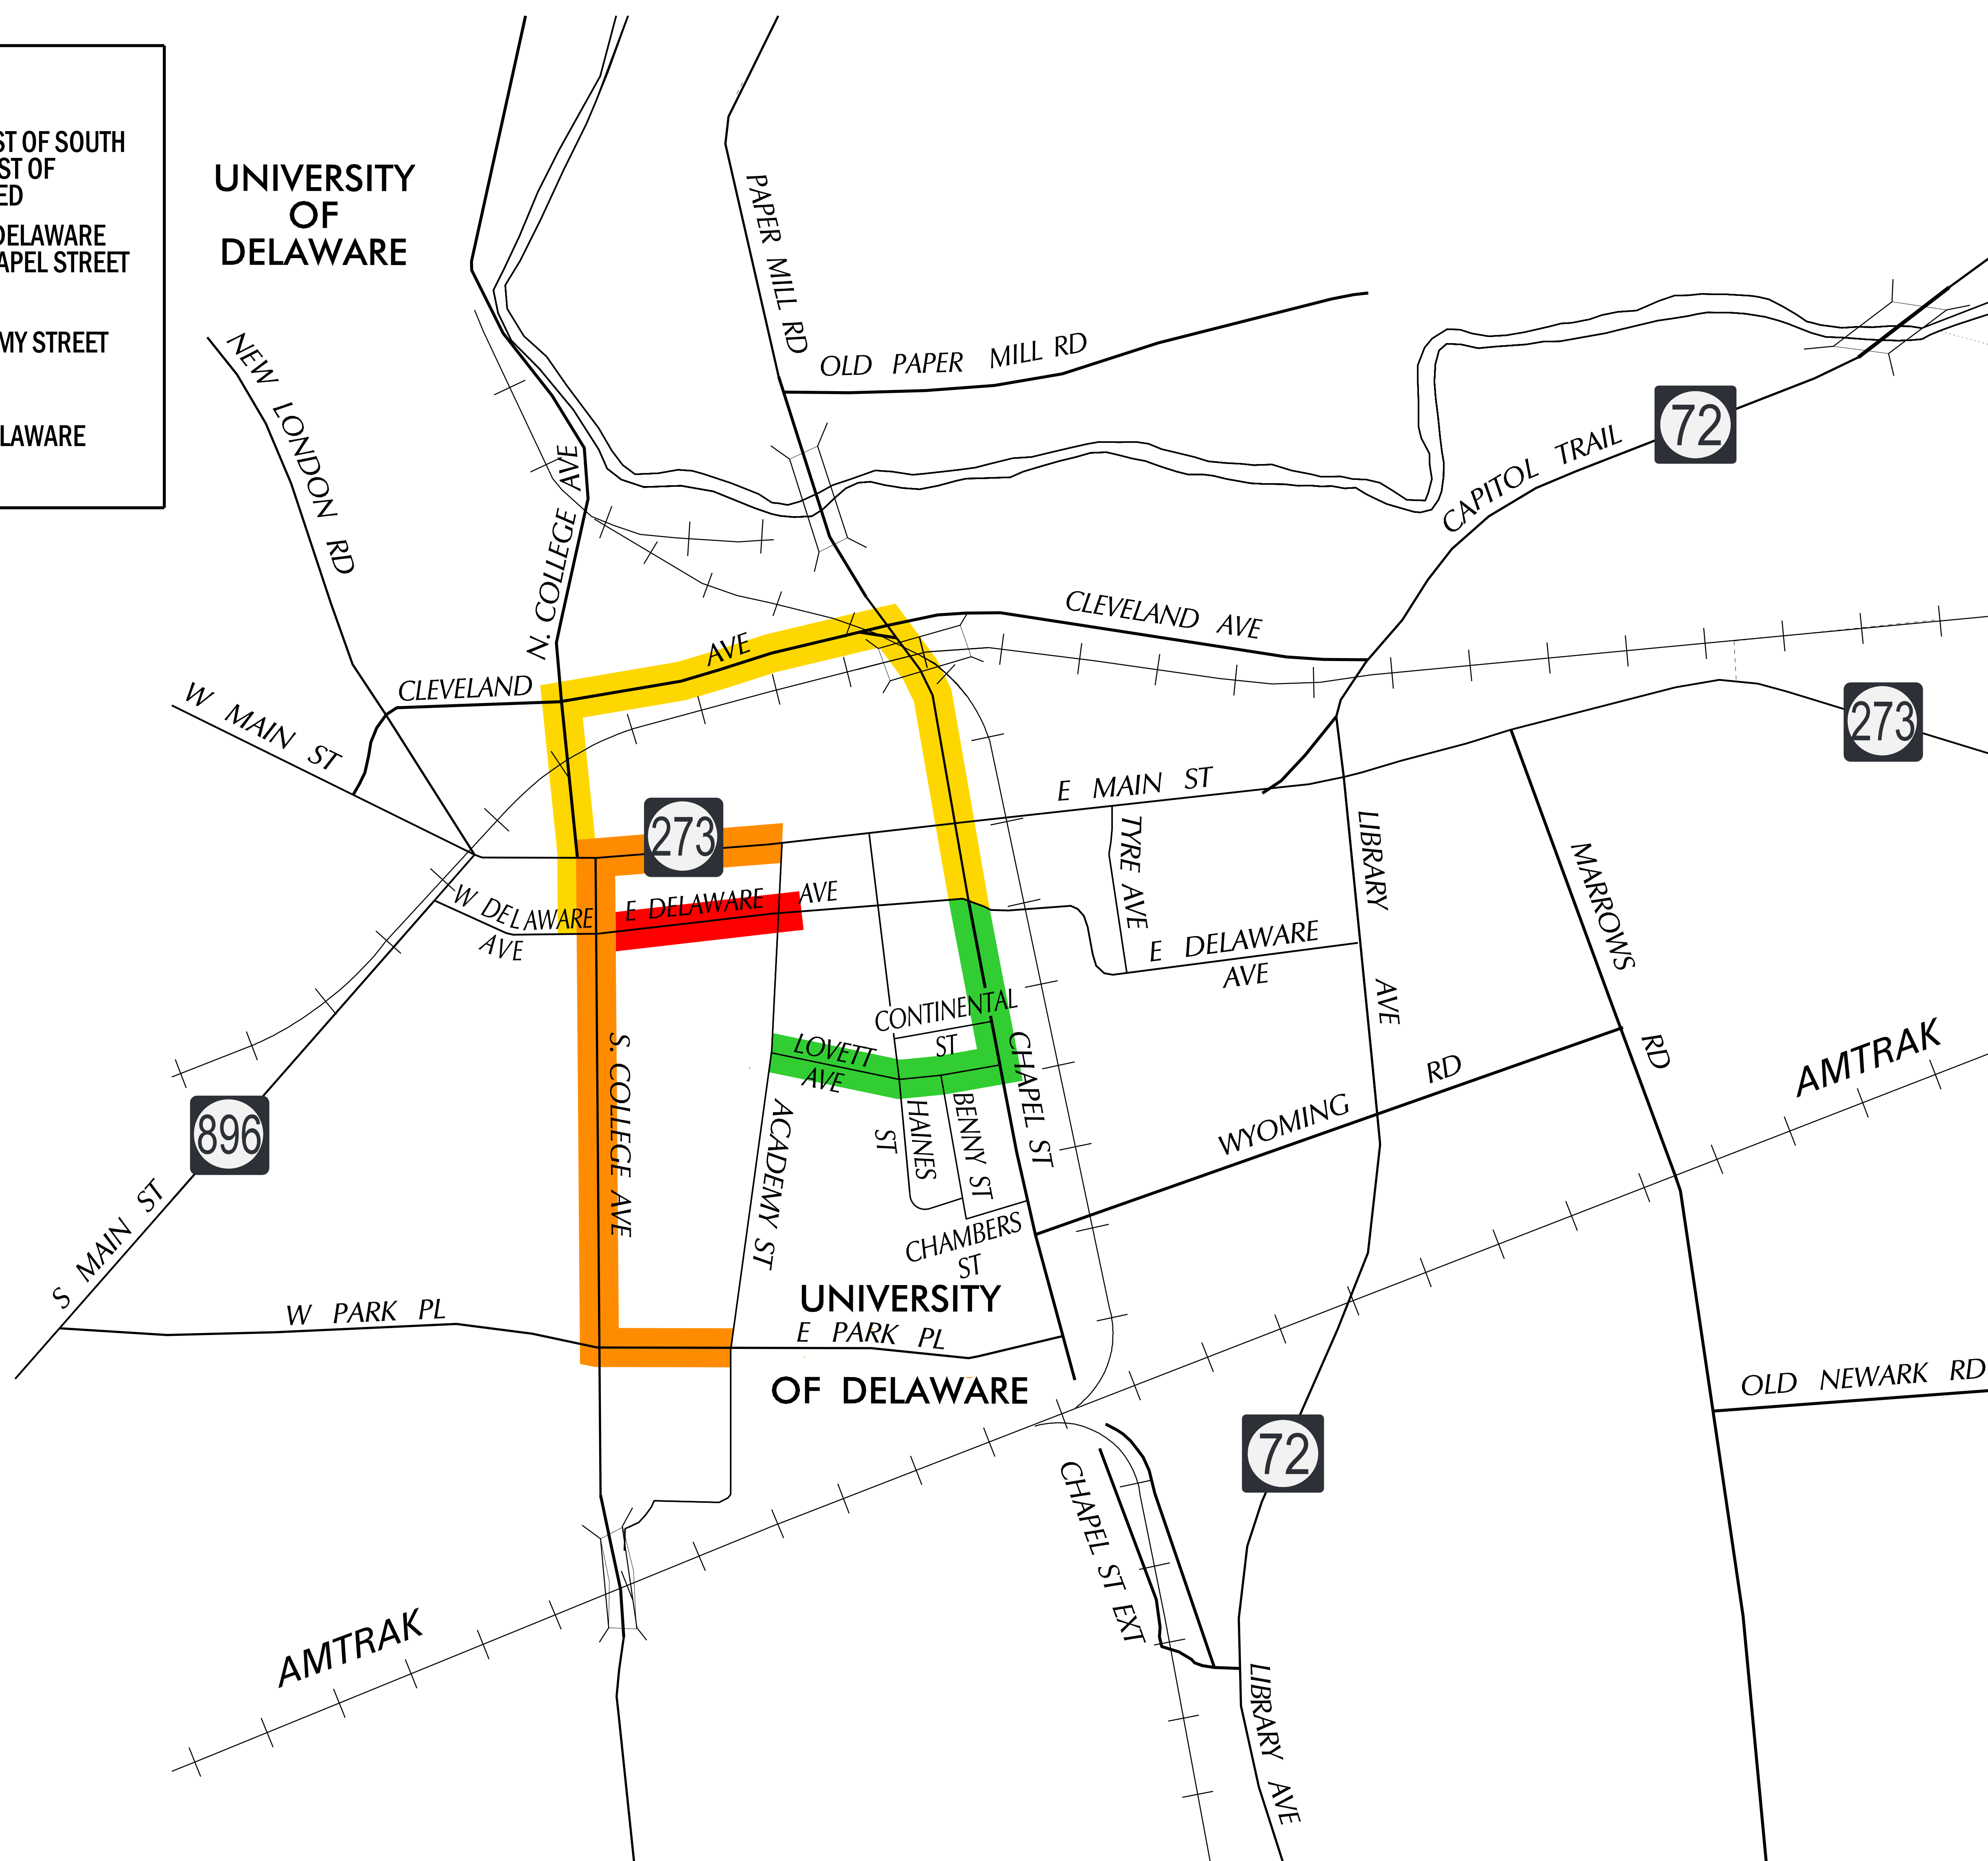

DELAWARE AVENUE SEPARATED BIKEWAY- ORCHARD ROAD TO LIBRARY AVENUE

DETOUR PLAN I DELAWARE AVE. CLOSED AT S. COLLEGE AVE.

LEGEND

- DELAWARE AVENUE WEST OF SOUTH COLLEGE AVENUE TO EAST OF ACADEMY STREET CLOSED
- DELAWARE AVENUE TO DELAWARE AVENUE AND SOUTH CHAPEL STREET INTERSECTION DETOUR
- MAIN STREET TO ACADEMY STREET DETOUR
- ACADEMY STREET TO DELAWARE AVENUE DETOUR

DELAWARE AVENUE SEPARATED BIKEWAY- ORCHARD ROAD TO LIBRARY AVENUE - DETOUR PLAN I DELAWARE AVE. CLOSED AT S. COLLEGE AVE. - NOVEMBER 2021

NOVEMBER 2021