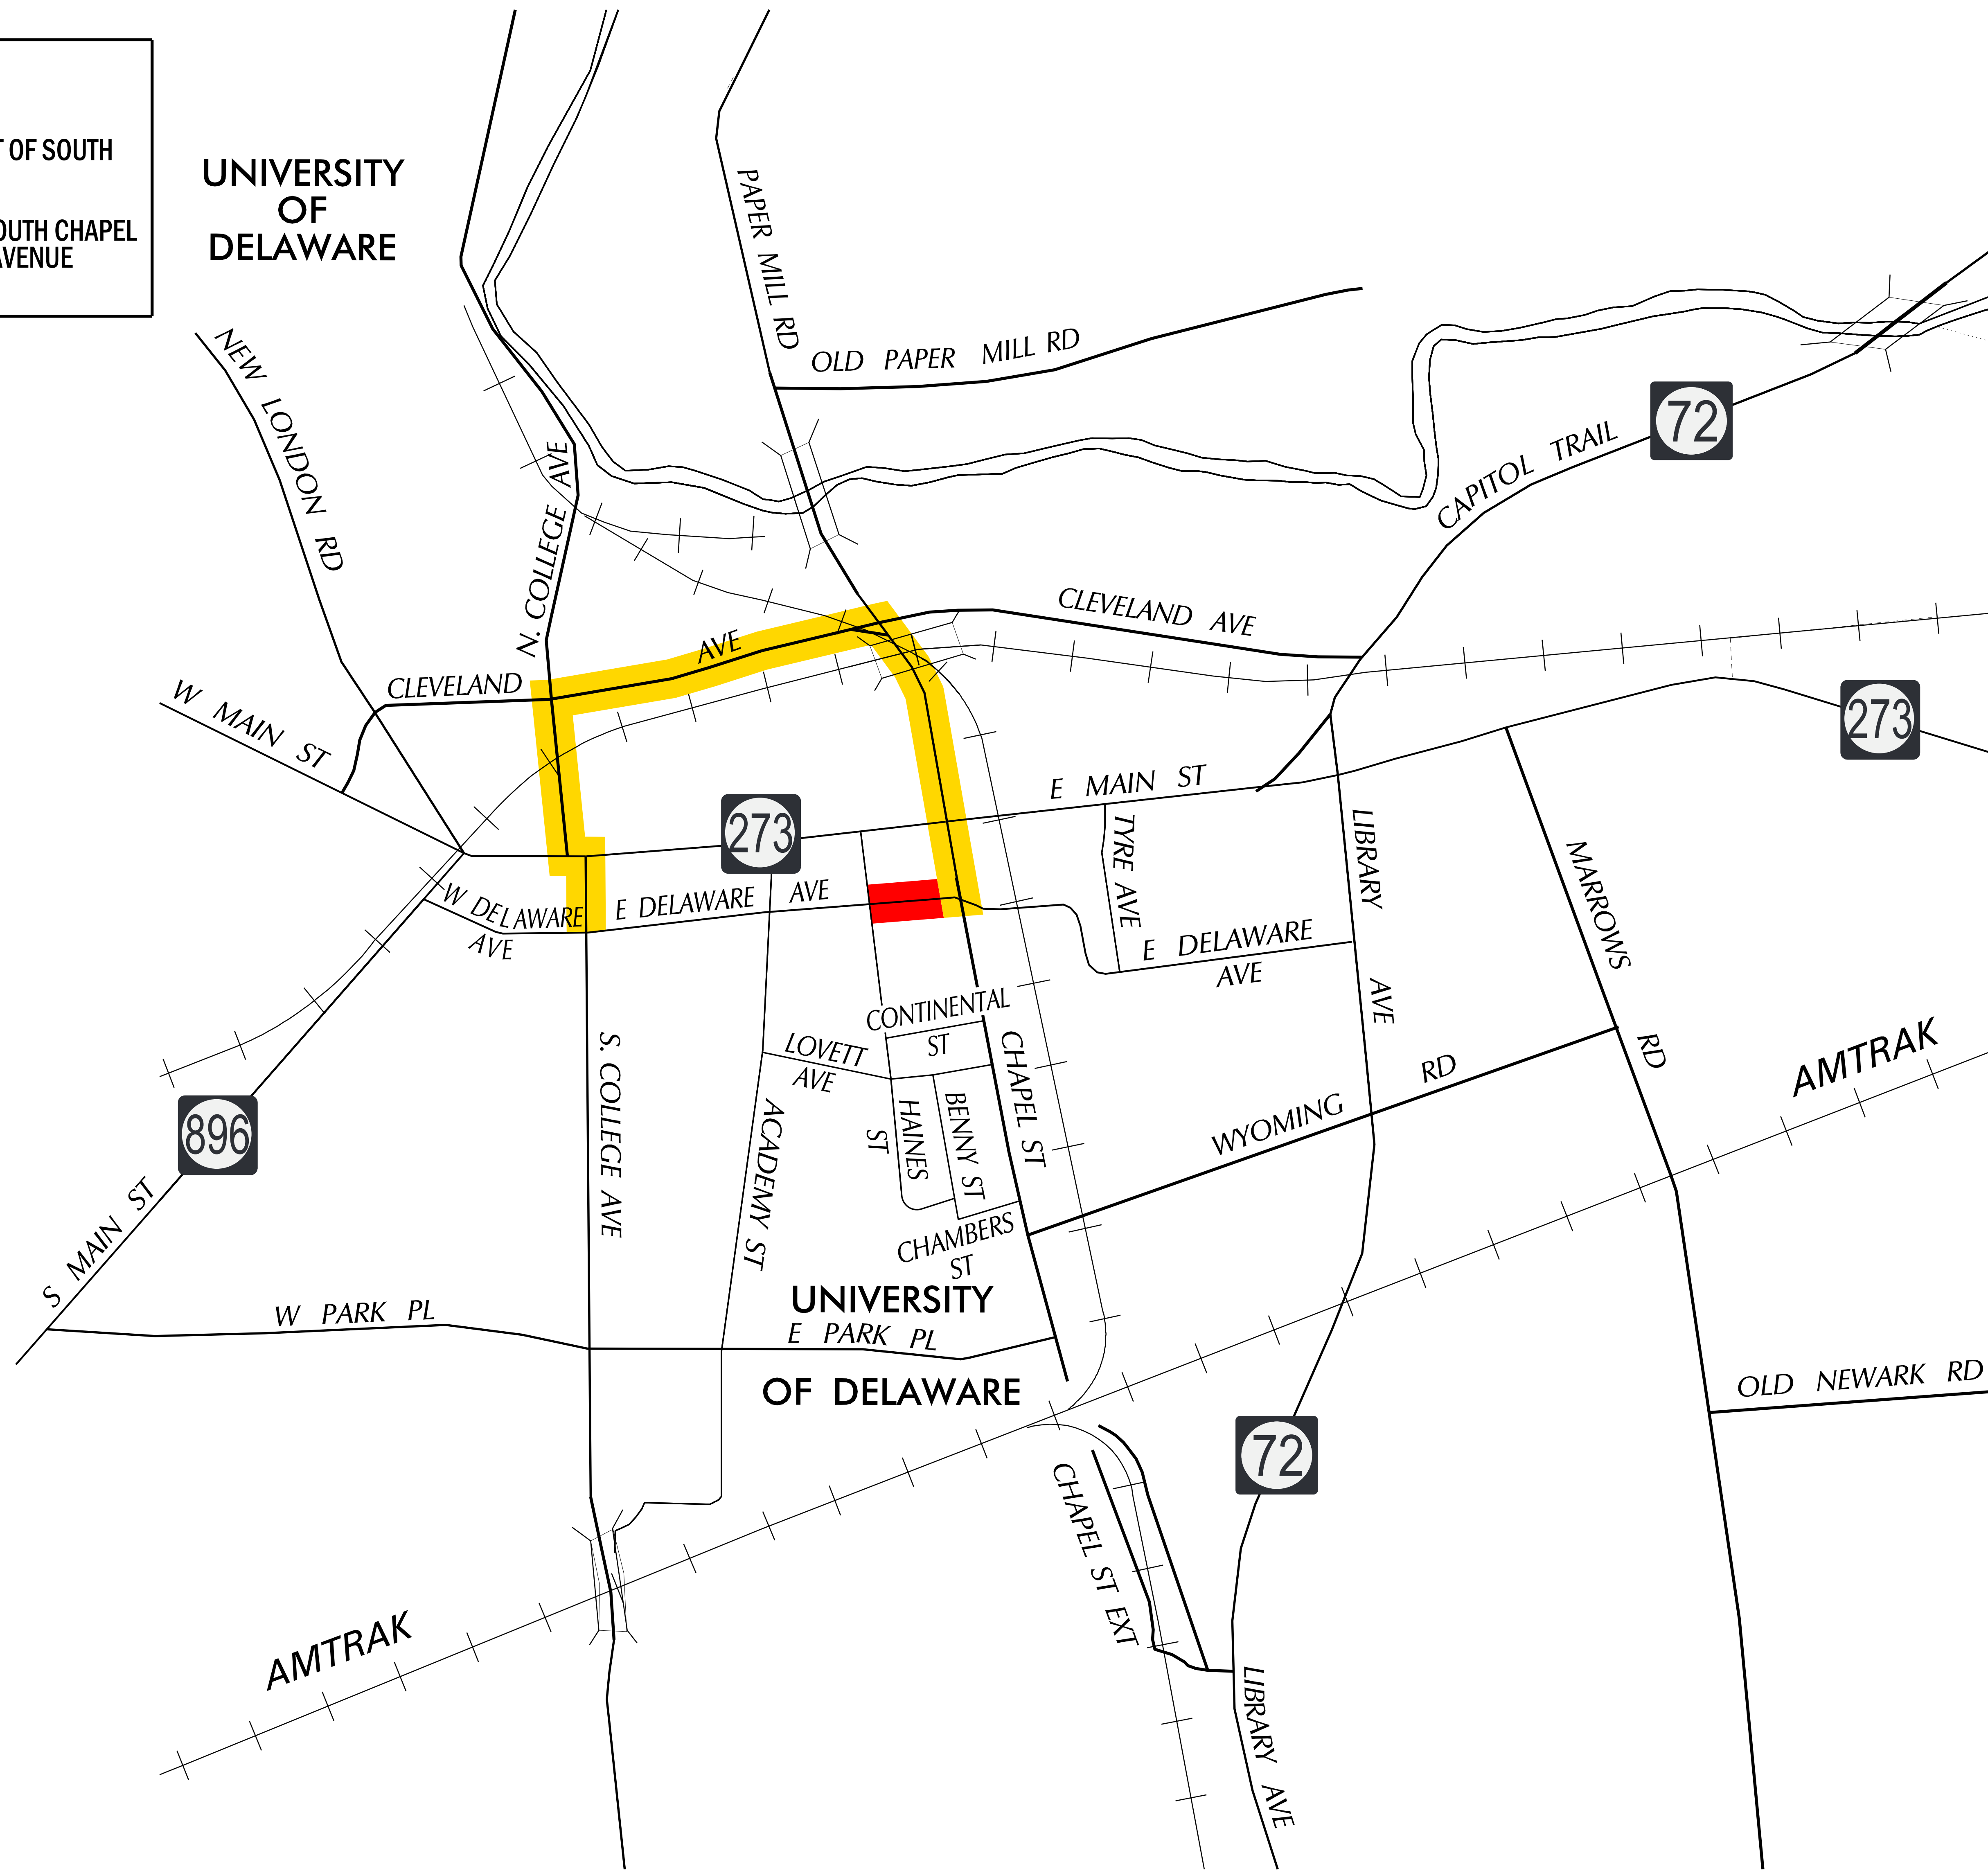

DELAWARE AVENUE SEPARATED BIKEWAY- ORCHARD ROAD TO LIBRARY AVENUE

DETOUR PLAN B DELAWARE AVE. CLOSED AT HAINES ST.

LEGEND

- DELAWARE AVENUE WEST OF SOUTH CHAPEL STREET CLOSED
- DELAWARE AVENUE TO SOUTH CHAPEL STREET AND DELAWARE AVENUE INTERSECTION DETOUR

DELAWARE AVENUE SEPARATED BIKEWAY- ORCHARD ROAD TO LIBRARY AVENUE - DETOUR PLAN B DELAWARE AVE. CLOSED AT HAINES ST.- NOVEMBER 2021

NOVEMBER 2021