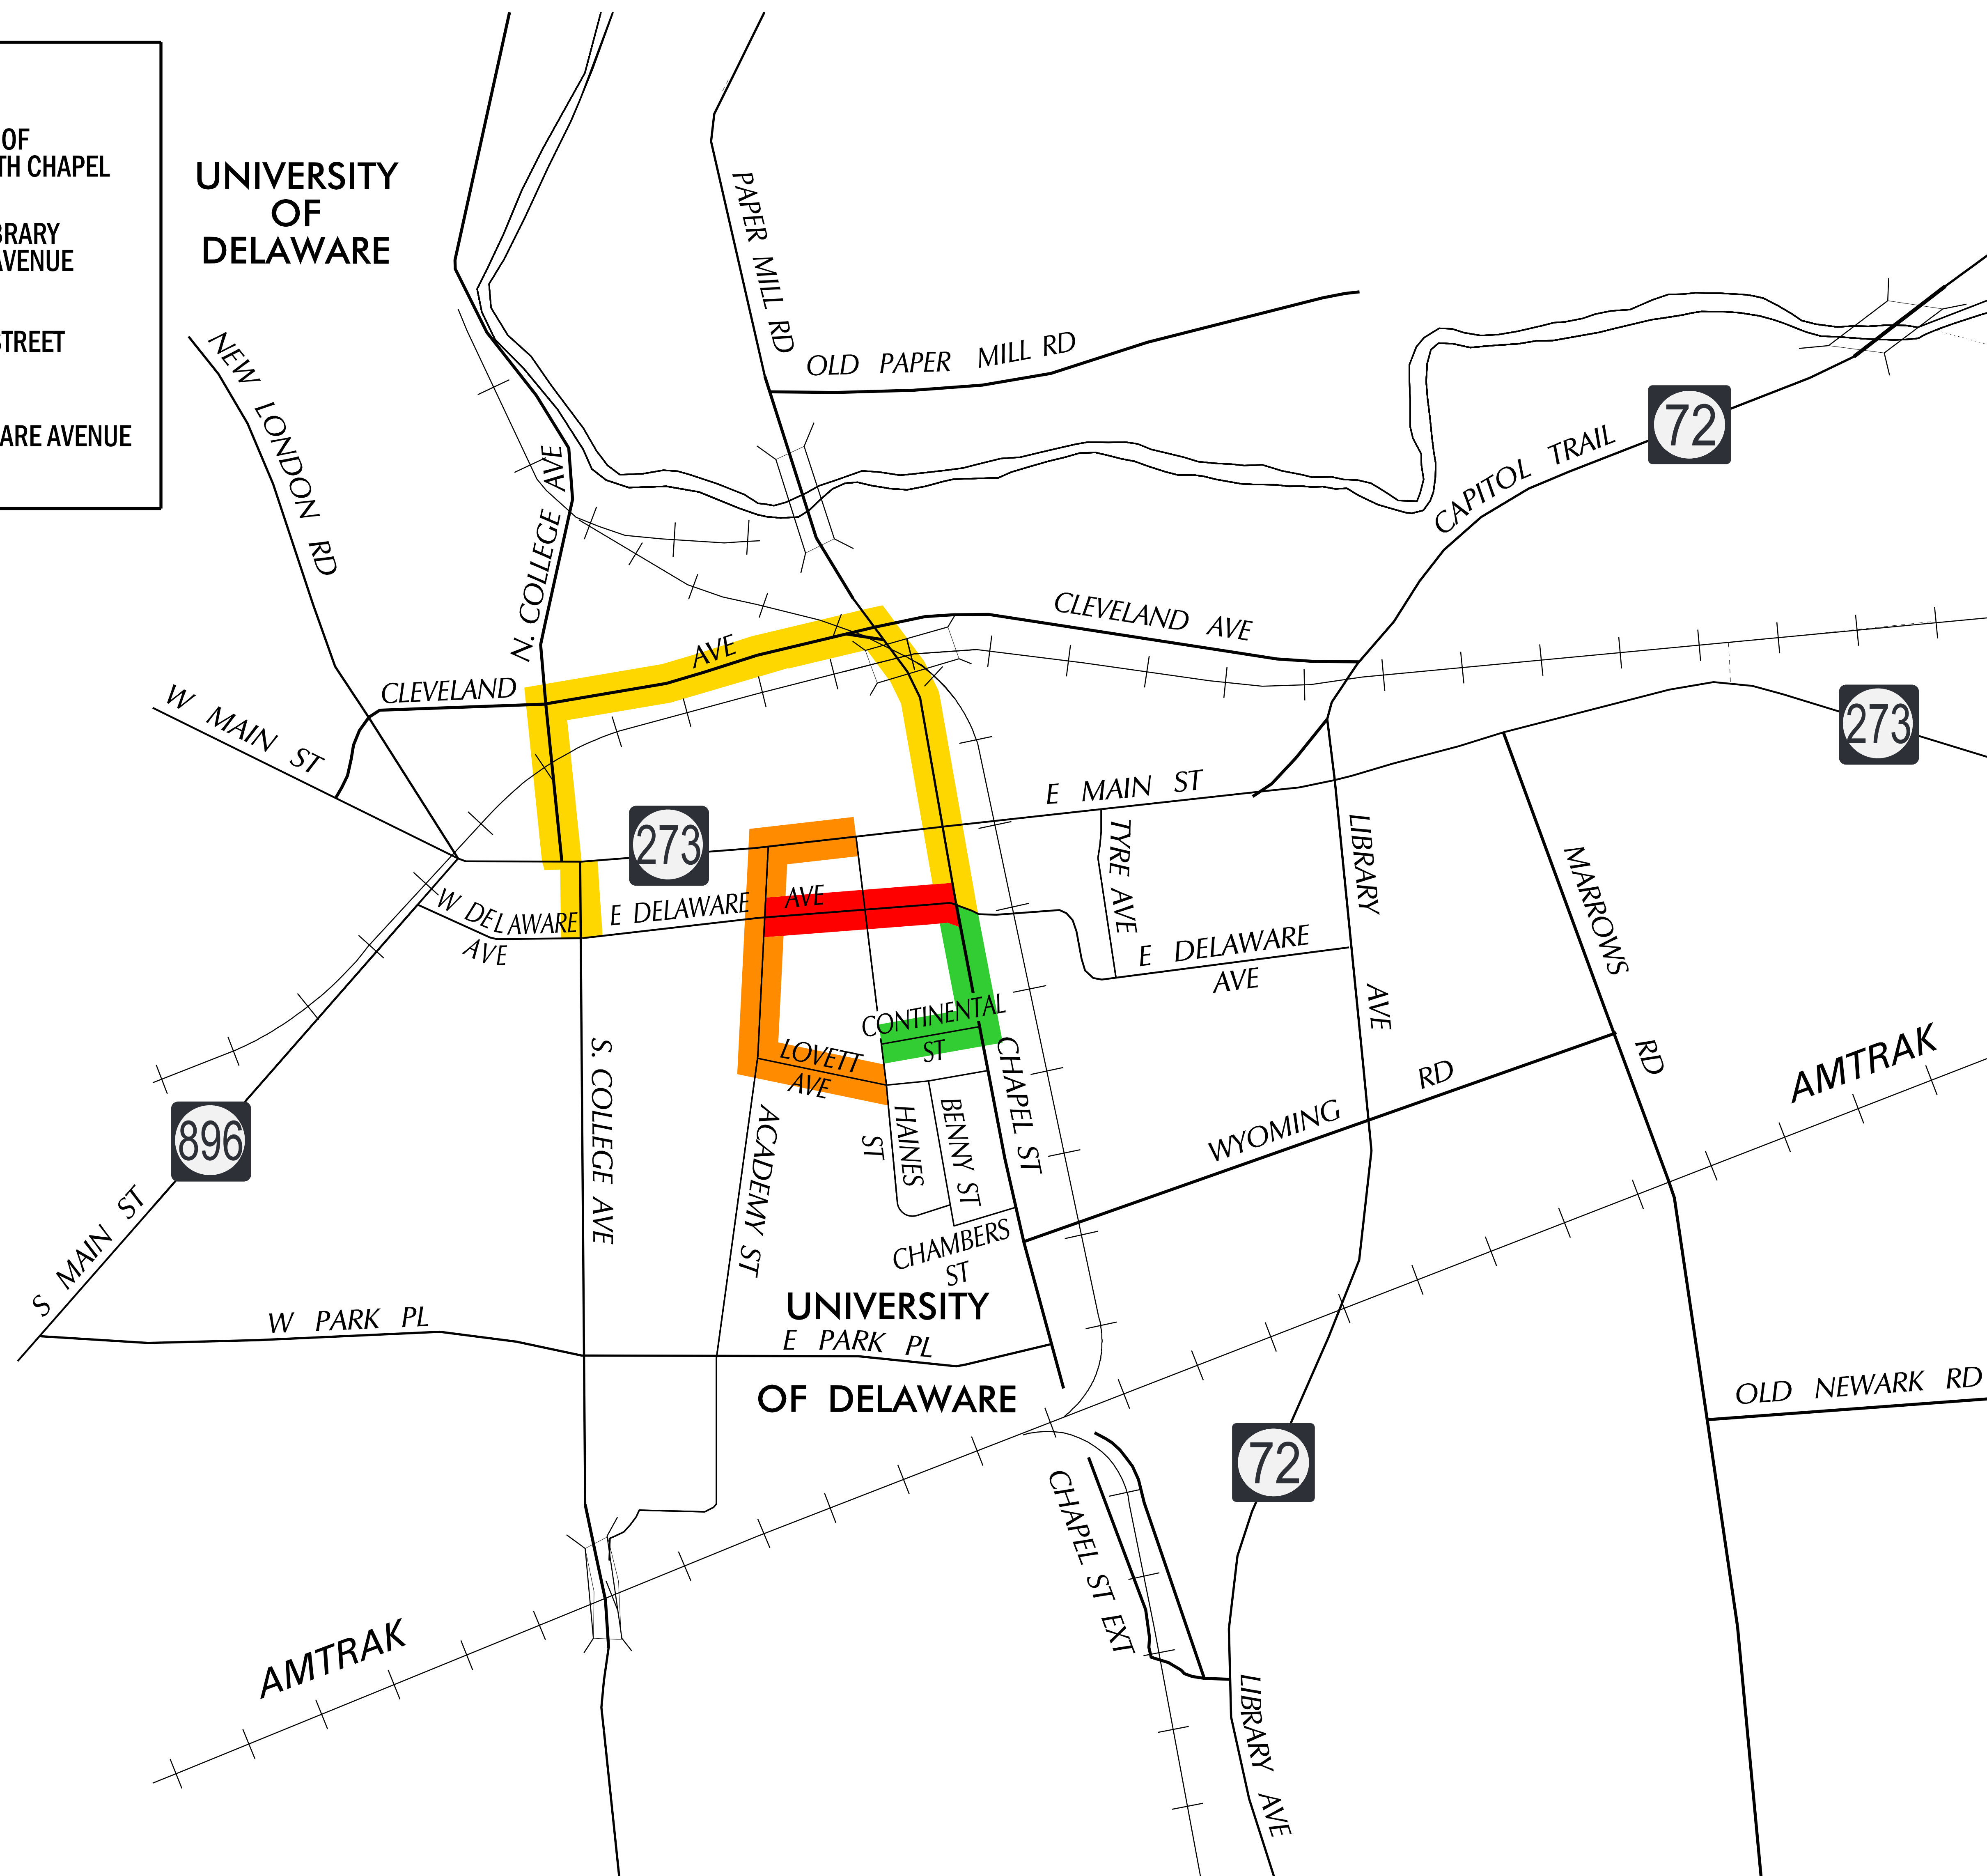

DELAWARE AVENUE SEPARATED BIKEWAY- ORCHARD ROAD TO LIBRARY AVENUE

DETOUR PLAN J DELAWARE AVE. CLOSED AT ACADEMY ST.

LEGEND

- DELAWARE AVENUE WEST OF ACADEMY STREET TO SOUTH CHAPEL STREET CLOSED
- DELAWARE AVENUE TO LIBRARY AVENUE AND DELAWARE AVENUE INTERSECTION DETOUR
- MAIN STREET TO HAINES STREET DETOUR
- HAINES STREET TO DELAWARE AVENUE DETOUR

DELAWARE AVENUE SEPARATED BIKEWAY- ORCHARD ROAD TO LIBRARY AVENUE - DETOUR PLAN J DELAWARE AVE. CLOSED AT ACADEMY ST. - NOVEMBER 2021

NOVEMBER 2021